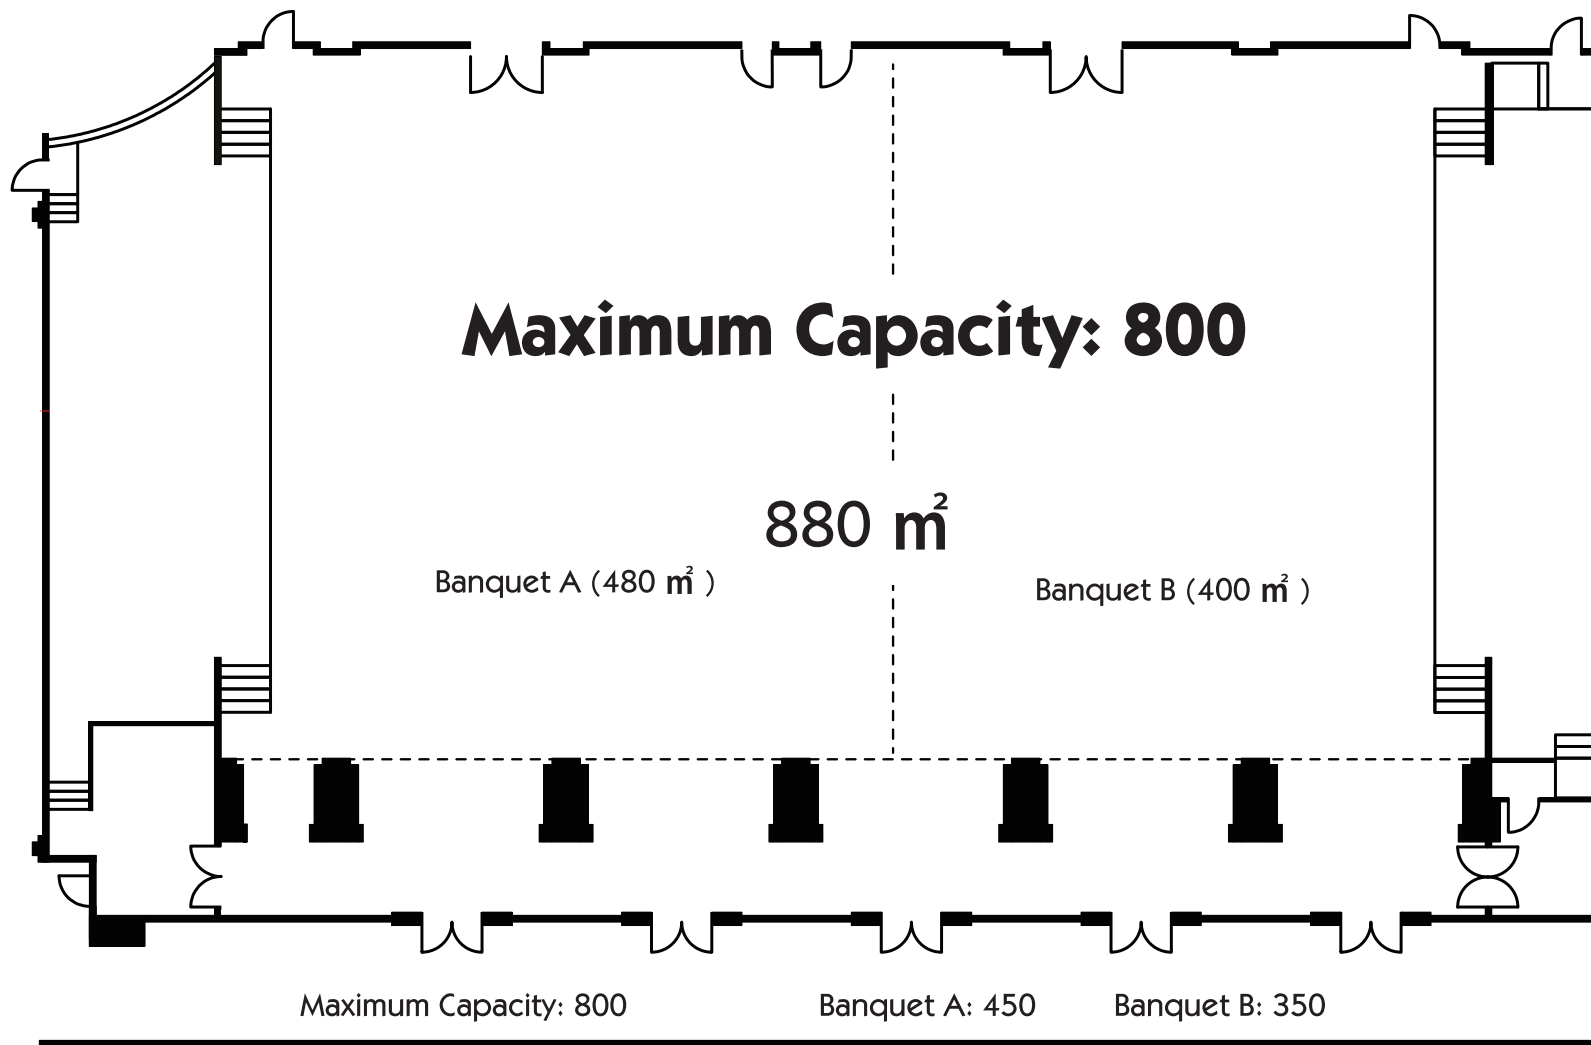

Zefiro

Banquet: 450

Classroom: 540

Theater: 700

Reception: 800