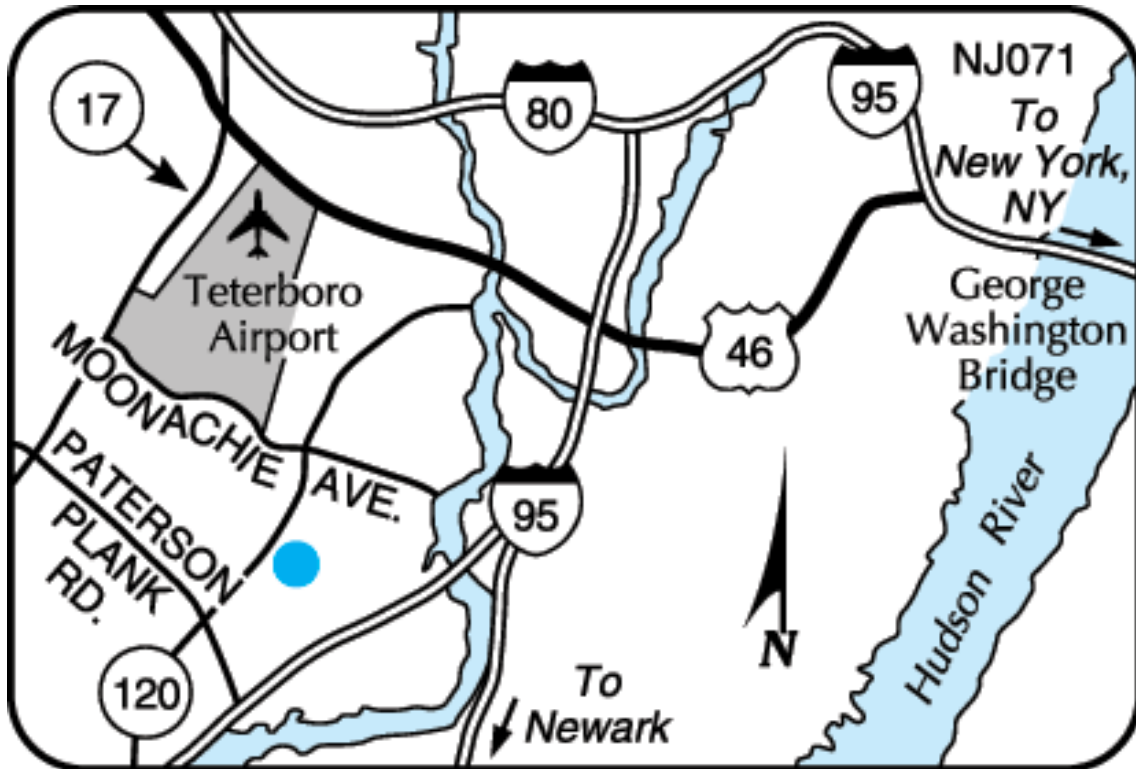

Forget about the hassles of New York City parking. This Carlstadt, NJ hotel provides fast and convenient access to **New York City, Times Square** and **The Port Authority of New York and New Jersey** via public transportation. Major area airports include the **Newark Liberty International Airport**, LaGuardia Airport and the John F. Kennedy International Airport.

Area Transportation:

- Newark Liberty Int'l Arpt. (10.0m/16.1km S) - Taxi Available 12:00 AM to 12:00 AM *
- La Guardia Int'l Airport (11.0m/17.7km E) - Taxi Available 12:00 AM to 12:00 AM *
- John F. Kennedy Int'l Arpt (30.0m/48.3km E) - Taxi Available 12:00 AM to 12:00 AM *
- LOCAL TAXI SERVICE (0.0m/0.0km N) - 12:00 AM to 12:00 AM
- New Jersey Transit (0.1m/0.2km E) - 5:00 AM to 1:00 AM
- AMTRAK/TRAIN STATION (10.0m/16.1km E) - Taxi Available 12:00 AM to 12:00 AM *
- BUS DEPOT (0.1m/0.2km S) - 12:00 AM to 12:00 AM

395 Washington Ave.
Carlstadt, NJ, US, 07072
Phone: (201) 935-4600
Fax: (201) 935-0264

BY CHOICE HOTELS

Local Map:

Directions to Our Hotel:

NJ Tpk. ex. 16w, take SR 3E. (1/4 Mi.). Take SR 120 N. (keep left).
Follow sign SR. 503 for Moonachie, cont. under bridge on SR 503.