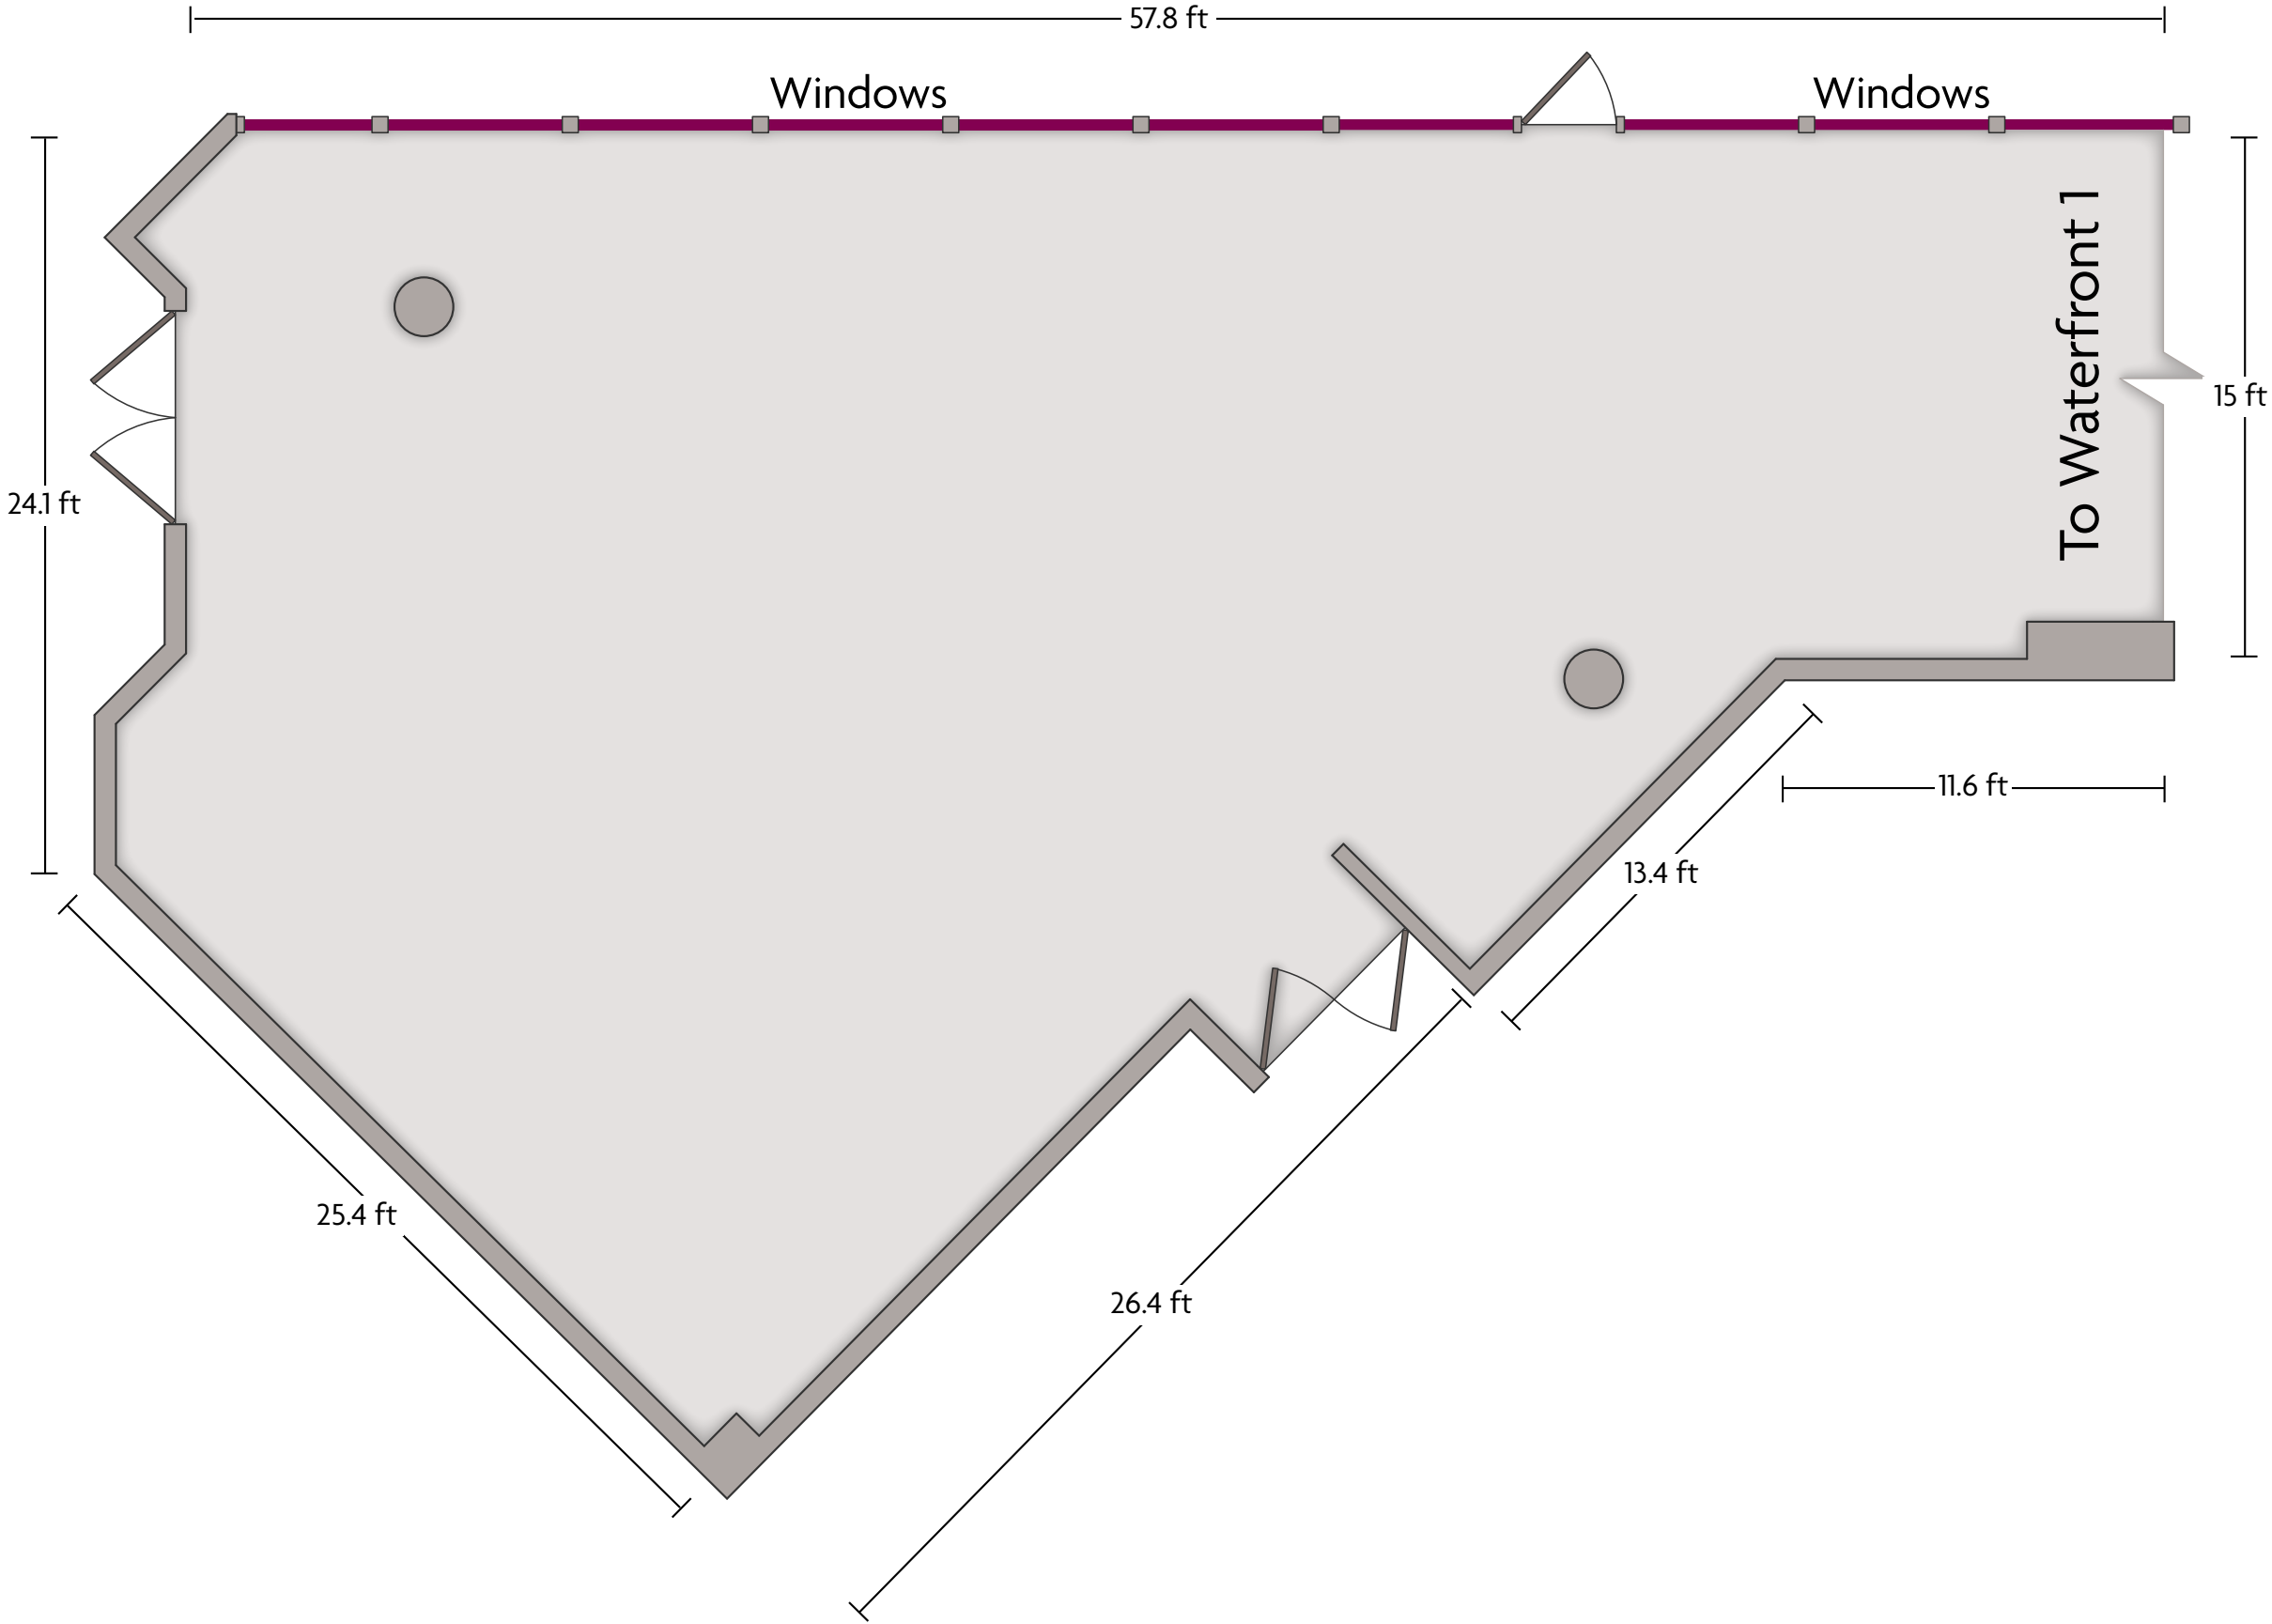

LENGTH: 40.4 Ft   WIDTH: 60.7 Ft   HEIGHT: 22.8 Ft   TOTAL SQUARE FEET: 1636.1 Sq Ft   MAXIMUM CAPACITY: 105   POWER OUTLETS: 2

900 Scudders Mill Rd. | Plainsboro, NJ 8536 | 609.936.6700

*Multiple layout options available for this space.