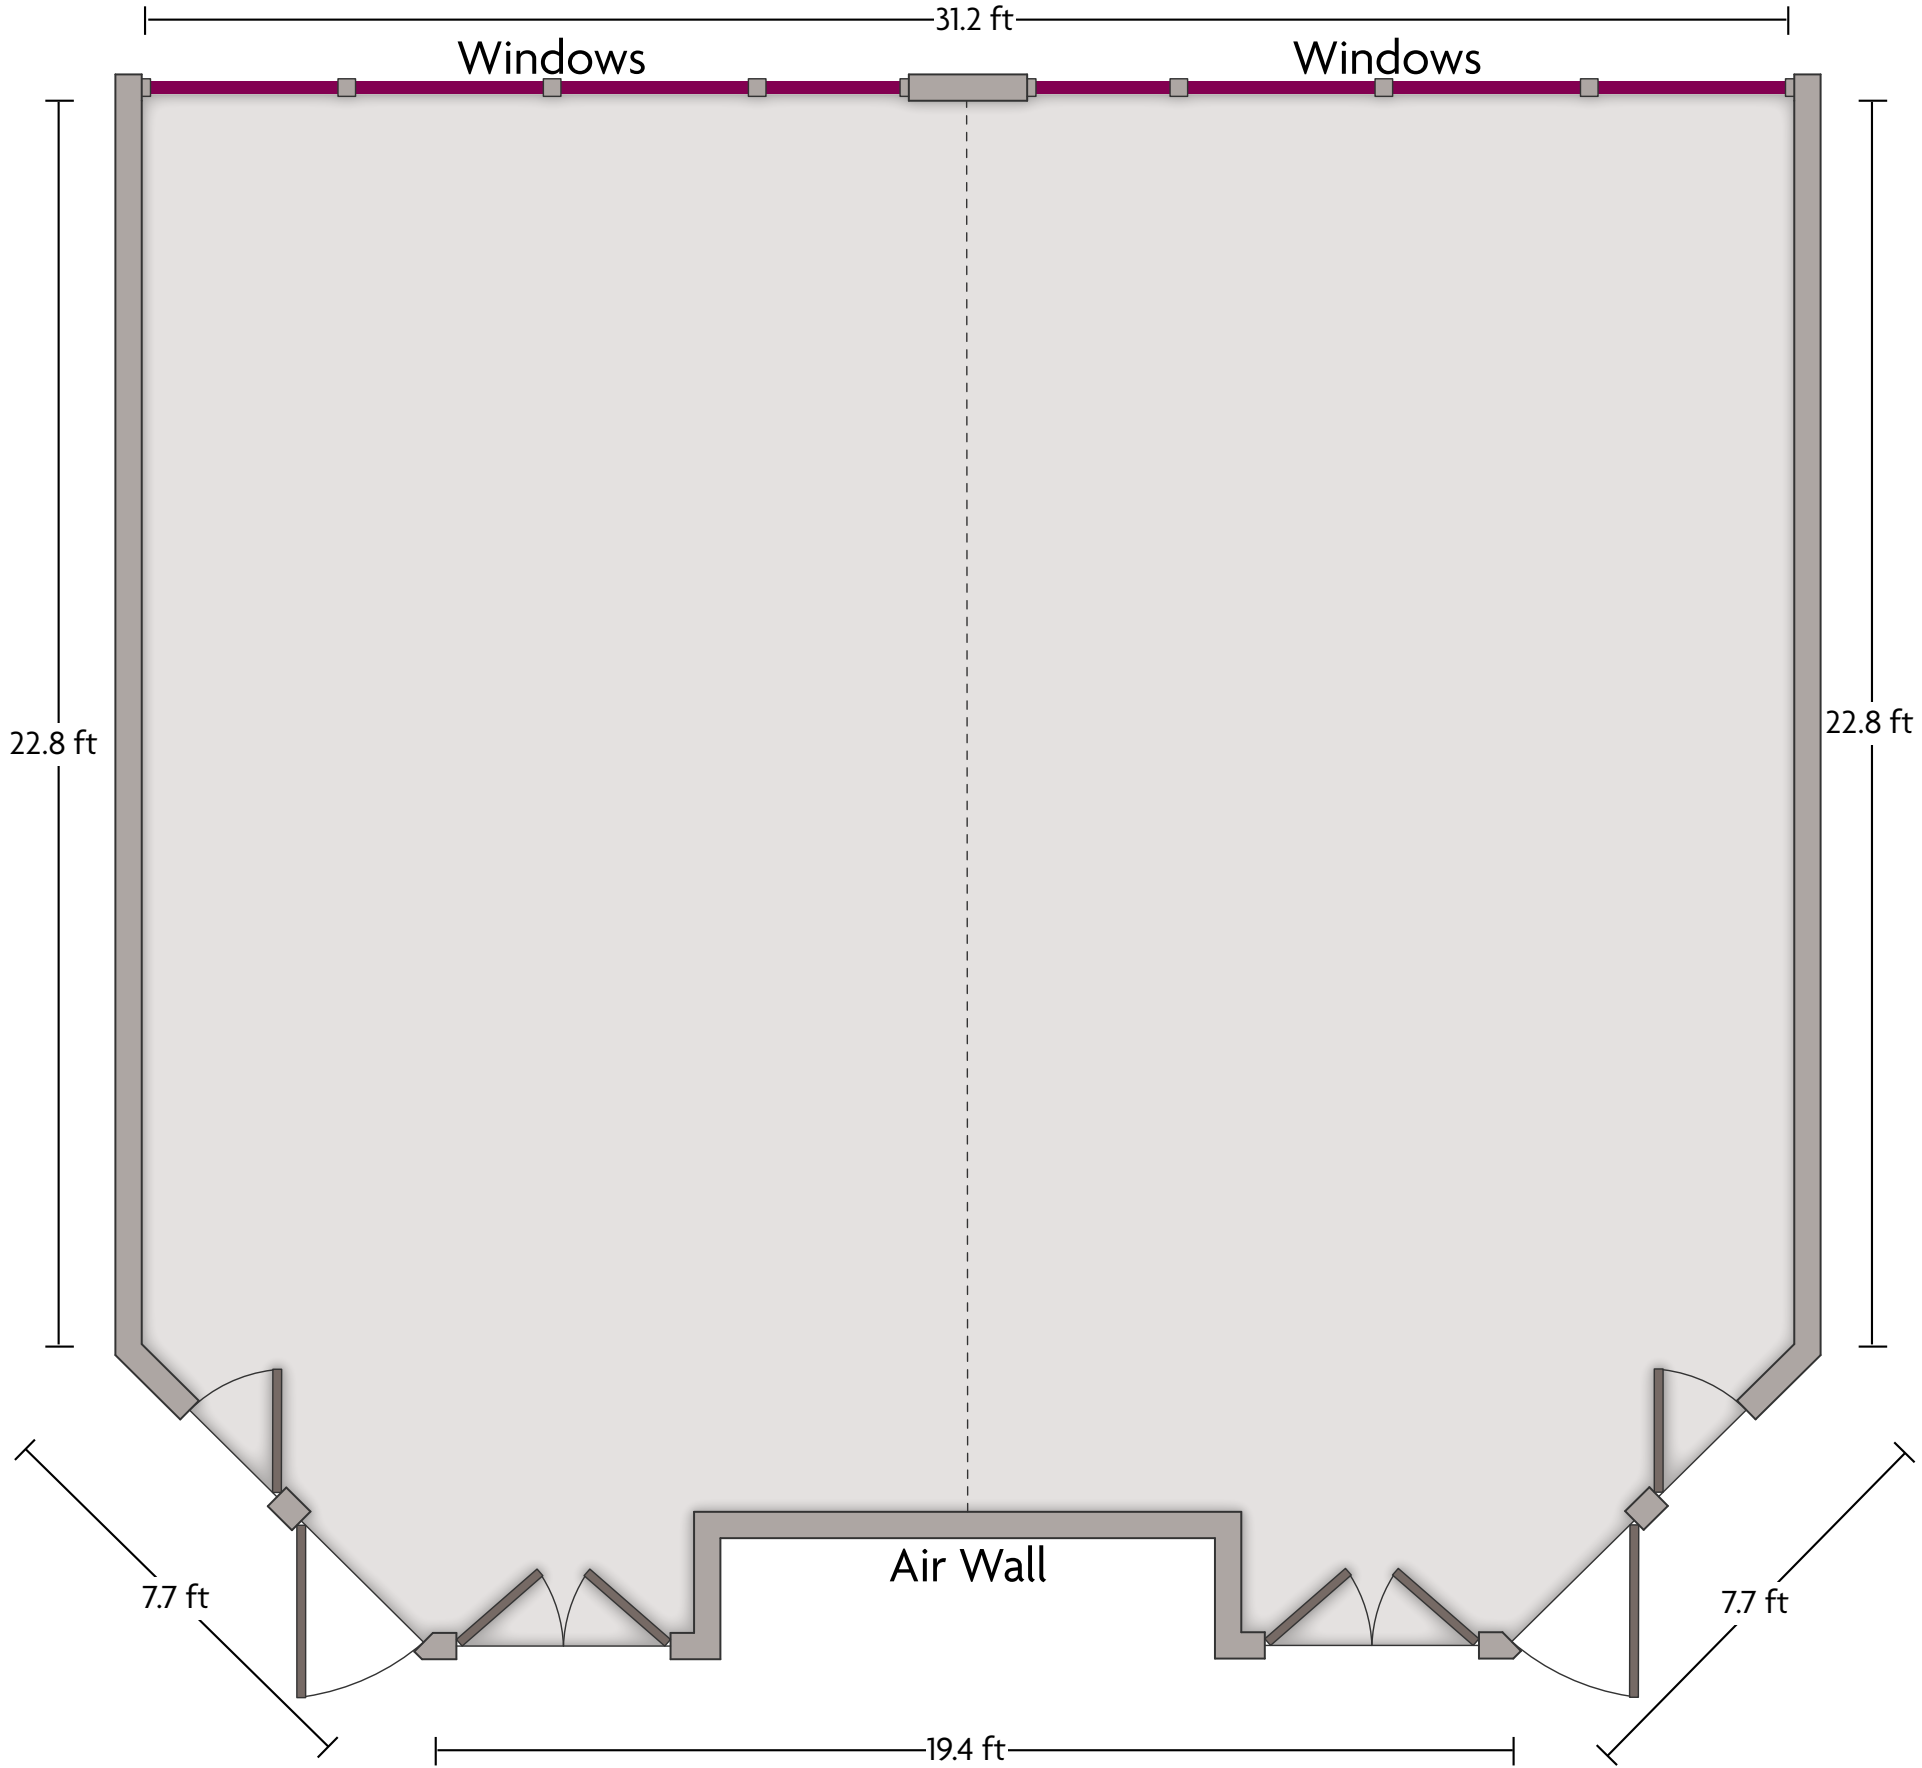

*Multiple layout options available for this space.

Crowne Plaza® Princeton Conference Center - Gallop

LENGTH: 25.7 Ft WIDTH: 33.1 Ft HEIGHT: 9 Ft TOTAL SQUARE FEET: 795.9 Sq Ft MAXIMUM CAPACITY: 60 POWER OUTLETS: 6

900 Scudders Mill Rd. | Plainsboro, NJ 8536 | 609.936.6700

*Multiple layout options available for this space.

LENGTH: 16.4 Ft WIDTH: 23.5 Ft HEIGHT: 9 Ft TOTAL SQUARE FEET: 375 Sq Ft MAXIMUM CAPACITY: 25 POWER OUTLETS: 5

900 Scudders Mill Rd. | Plainsboro, NJ 8536 | 609.936.6700

*Multiple layout options available for this space.

Crowne Plaza® Princeton Conference Center - Room 112

LENGTH: 28.7 Ft WIDTH: 31.2 Ft HEIGHT: 9 Ft TOTAL SQUARE FEET: 831.8 Sq Ft MAXIMUM CAPACITY: 60 POWER OUTLETS: 4