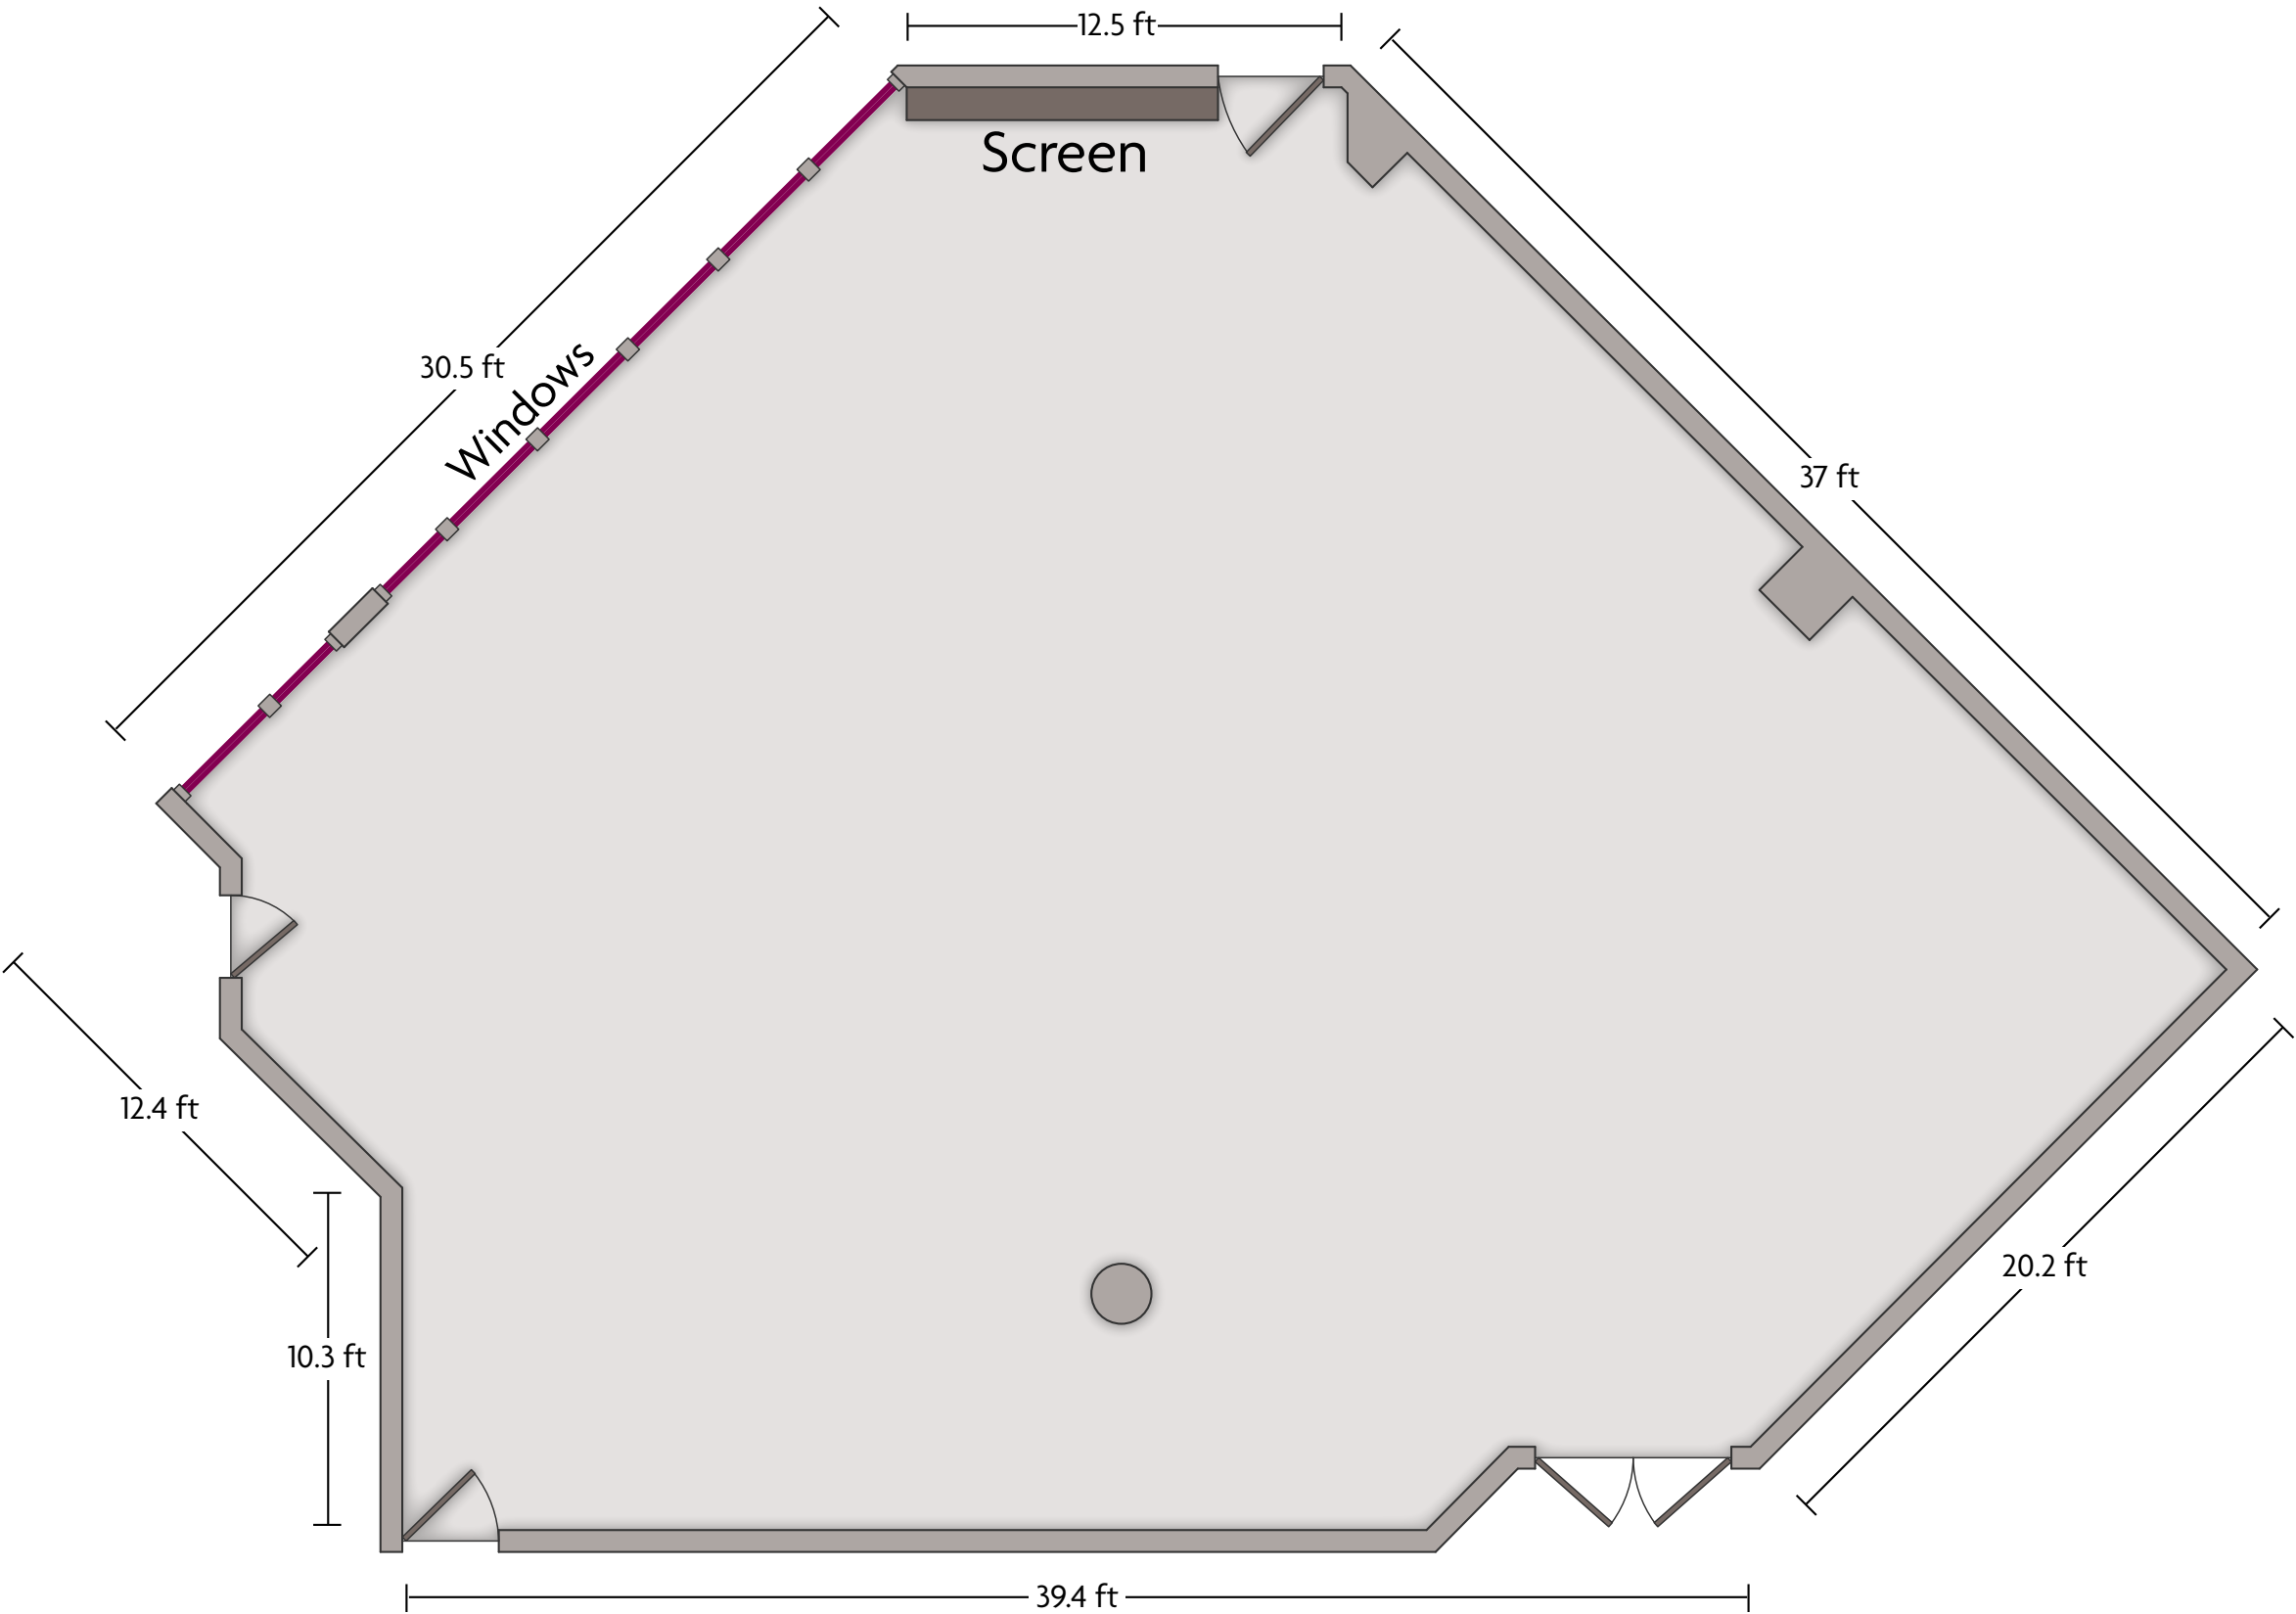

*Multiple layout options available for this space.

Crowne Plaza® Princeton Conference Center - Gallop

LENGTH: 25.7 Ft WIDTH: 33.1 Ft HEIGHT: 9 Ft TOTAL SQUARE FEET: 795.9 Sq Ft MAXIMUM CAPACITY: 60 POWER OUTLETS: 6

900 Scudders Mill Rd. | Plainsboro, NJ 8536 | 609.936.6700

*Multiple layout options available for this space.

Crowne Plaza® Princeton Conference Center - Room 112

LENGTH: 28.7 Ft WIDTH: 31.2 Ft HEIGHT: 9 Ft TOTAL SQUARE FEET: 831.8 Sq Ft MAXIMUM CAPACITY: 60 POWER OUTLETS: 4

900 Scudders Mill Rd. | Plainsboro, NJ 8536 | 609.936.6700

*Multiple layout options available for this space.

LENGTH: 43.1 Ft WIDTH: 53.2 Ft HEIGHT: 9 Ft TOTAL SQUARE FEET: 1797.6 Sq Ft MAXIMUM CAPACITY: 90 POWER OUTLETS: 7

900 Scudders Mill Rd. | Plainsboro, NJ 8536 | 609.936.6700

*Multiple layout options available for this space.

Crowne Plaza® Princeton Conference Center - Waterfront 1

LENGTH: 33.6 Ft WIDTH: 71 Ft HEIGHT: 22.8 Ft TOTAL SQUARE FEET: 2060.2 Sq Ft MAXIMUM CAPACITY: 105 POWER OUTLETS: 7