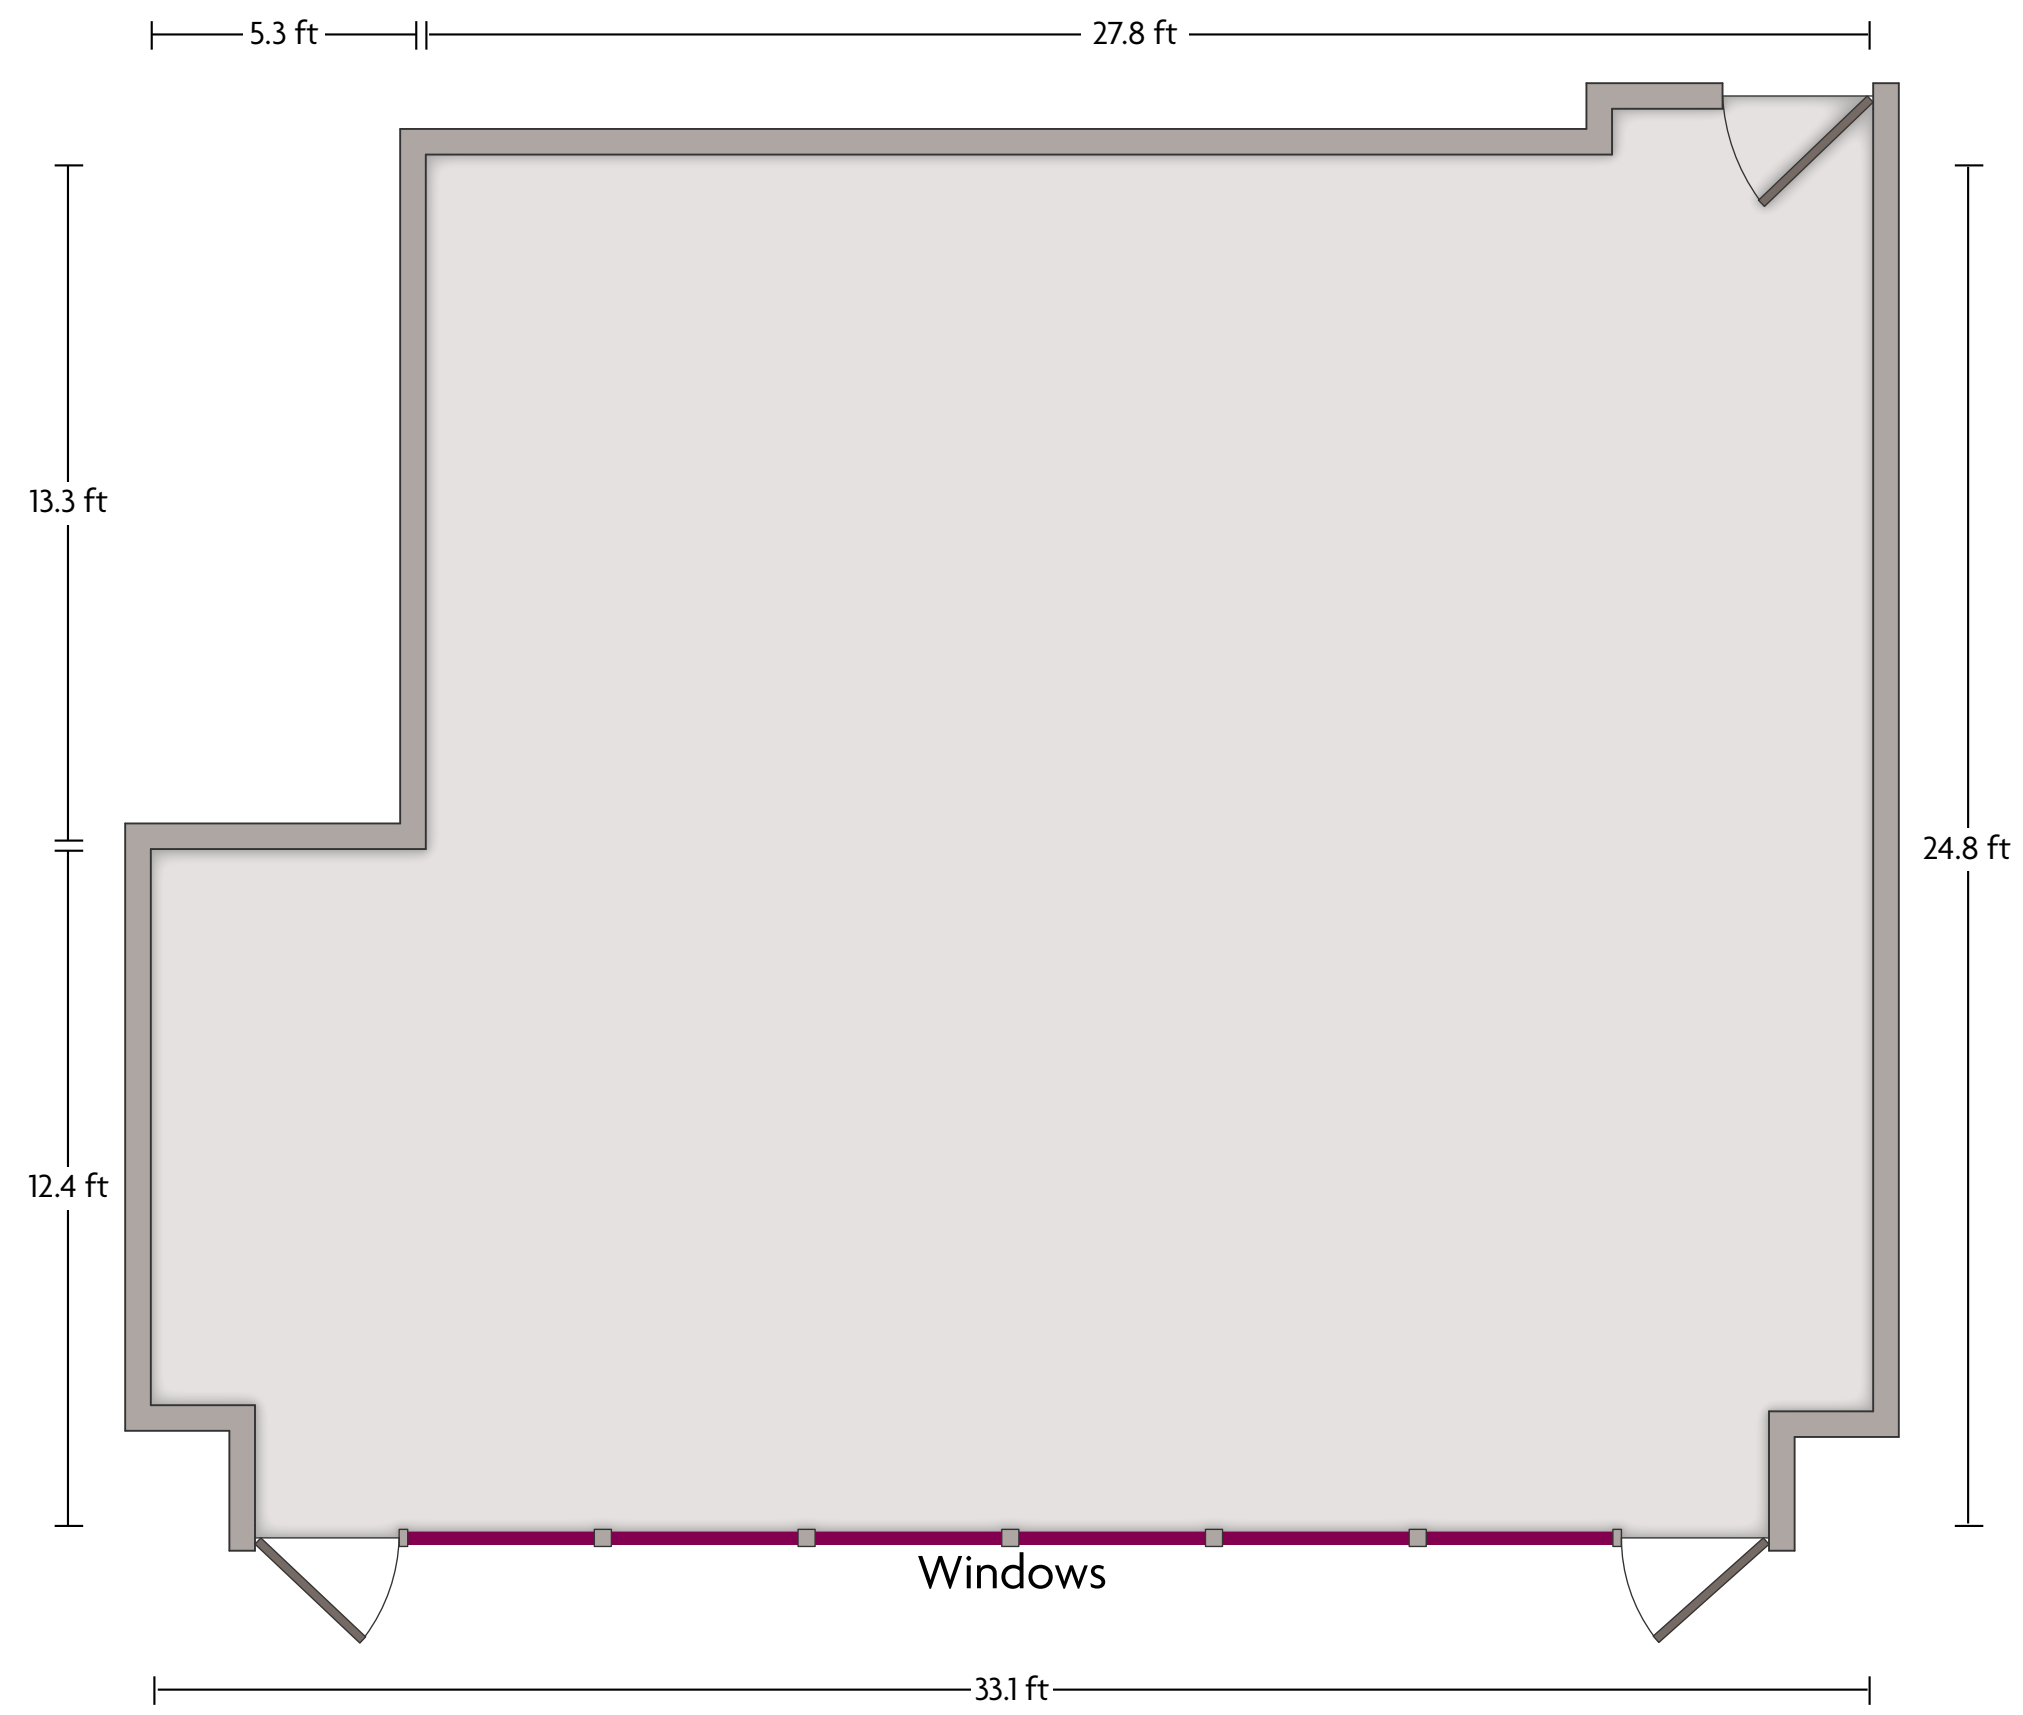

LENGTH: 27.1 Ft WIDTH: 48 Ft HEIGHT: 8.8 Ft TOTAL SQUARE FEET: 1101.1 Sq Ft MAXIMUM CAPACITY: 75 POWER OUTLETS: 3

900 Scudders Mill Rd. | Plainsboro, NJ 8536 | 609.936.6700

*Multiple layout options available for this space.

Crowne Plaza® Princeton Conference Center - Einstein

LENGTH: 50.7 Ft WIDTH: 68.4 Ft HEIGHT: 15.7 Ft TOTAL SQUARE FEET: 2518.6 Sq Ft MAXIMUM CAPACITY: 200 POWER OUTLETS: 20

900 Scudders Mill Rd. | Plainsboro, NJ 8536 | 609.936.6700

*Multiple layout options available for this space.

Crowne Plaza® Princeton Conference Center - Gallop

LENGTH: 25.7 Ft WIDTH: 33.1 Ft HEIGHT: 9 Ft TOTAL SQUARE FEET: 795.9 Sq Ft MAXIMUM CAPACITY: 60 POWER OUTLETS: 6

900 Scudders Mill Rd. | Plainsboro, NJ 8536 | 609.936.6700

*Multiple layout options available for this space.

Crowne Plaza® Princeton Conference Center - Lakeside Terrace Ballroom

LENGTH: 42.3 Ft WIDTH: 95.4 Ft HEIGHT: 12.9 Ft TOTAL SQUARE FEET: 3490.7 Sq Ft MAXIMUM CAPACITY: 300 POWER OUTLETS: 16