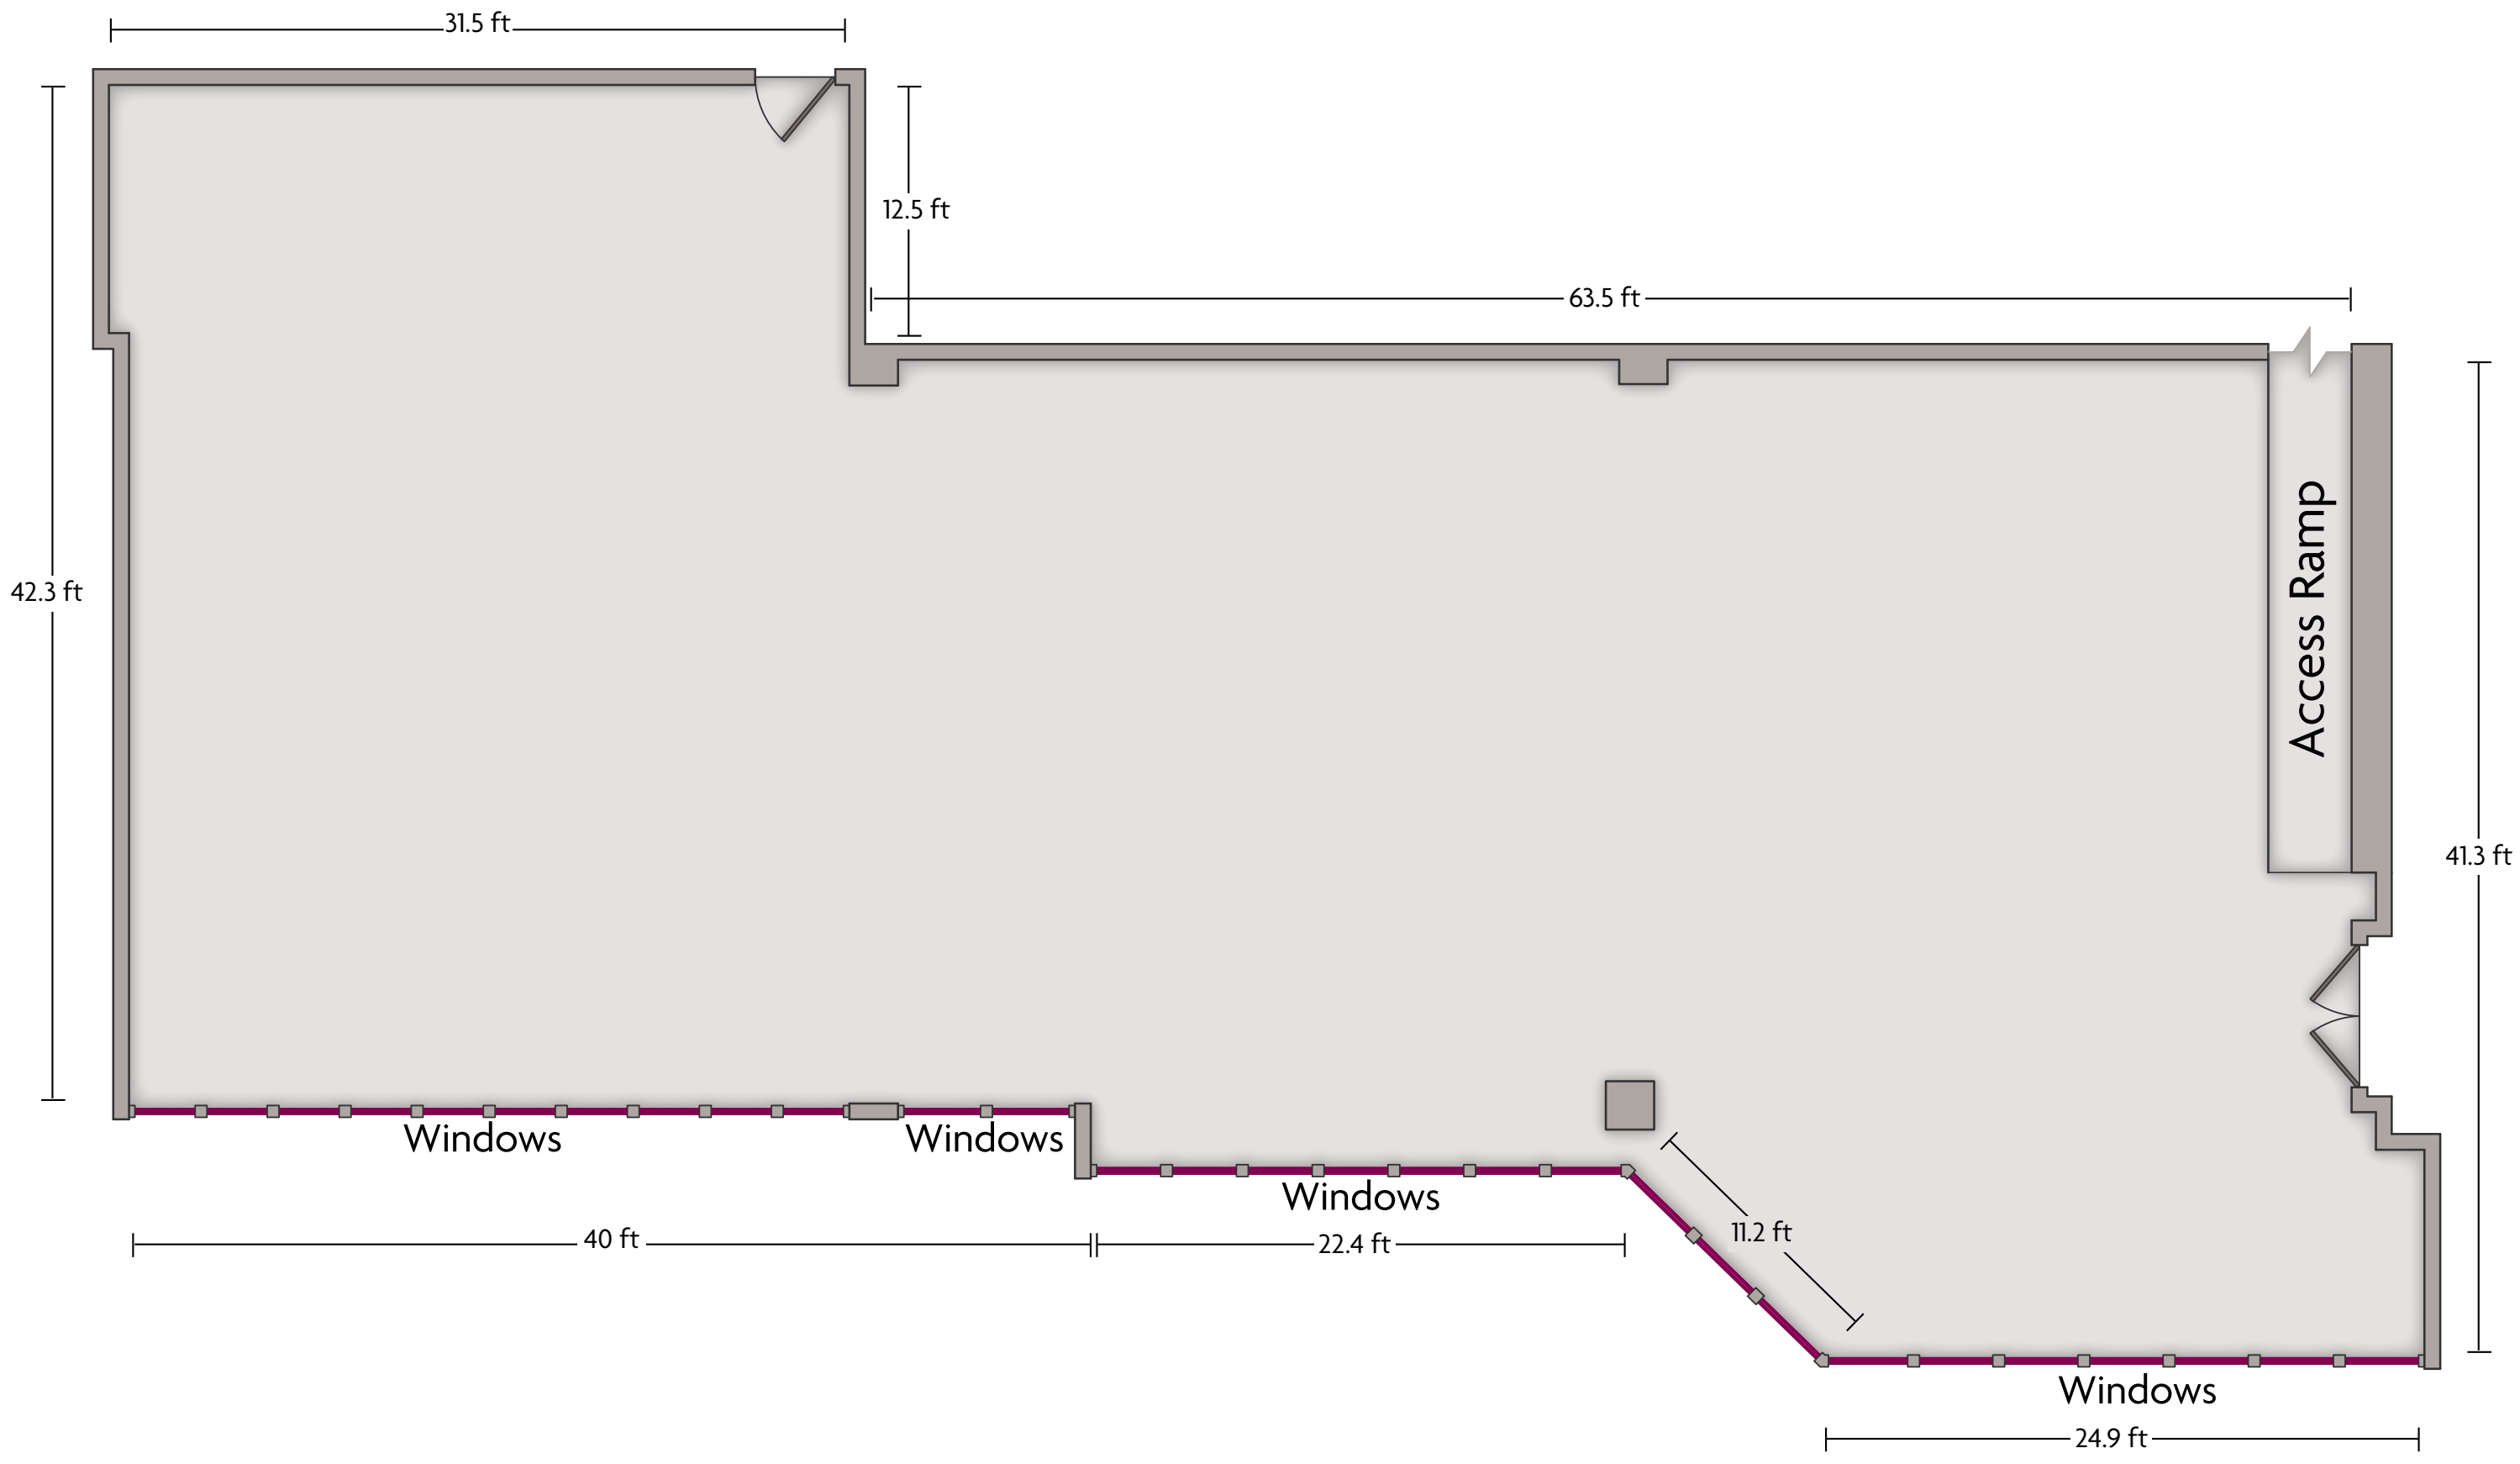

Crowne Plaza® Princeton Conference Center - Einstein

LENGTH: 50.7 Ft WIDTH: 68.4 Ft HEIGHT: 15.7 Ft TOTAL SQUARE FEET: 2518.6 Sq Ft MAXIMUM CAPACITY: 200 POWER OUTLETS: 20

900 Scudders Mill Rd. | Plainsboro, NJ 8536 | 609.936.6700

*Multiple layout options available for this space.

Crowne Plaza® Princeton Conference Center - Gallop

LENGTH: 25.7 Ft WIDTH: 33.1 Ft HEIGHT: 9 Ft TOTAL SQUARE FEET: 795.9 Sq Ft MAXIMUM CAPACITY: 60 POWER OUTLETS: 6

900 Scudders Mill Rd. | Plainsboro, NJ 8536 | 609.936.6700

*Multiple layout options available for this space.

Crowne Plaza® Princeton Conference Center - Lakeside Terrace Ballroom

LENGTH: 42.3 Ft WIDTH: 95.4 Ft HEIGHT: 12.9 Ft TOTAL SQUARE FEET: 3490.7 Sq Ft MAXIMUM CAPACITY: 300 POWER OUTLETS: 16

900 Scudders Mill Rd. | Plainsboro, NJ 8536 | 609.936.6700

*Multiple layout options available for this space.

Crowne Plaza® Princeton Conference Center - Room 112

LENGTH: 28.7 Ft WIDTH: 31.2 Ft HEIGHT: 9 Ft TOTAL SQUARE FEET: 831.8 Sq Ft MAXIMUM CAPACITY: 60 POWER OUTLETS: 4