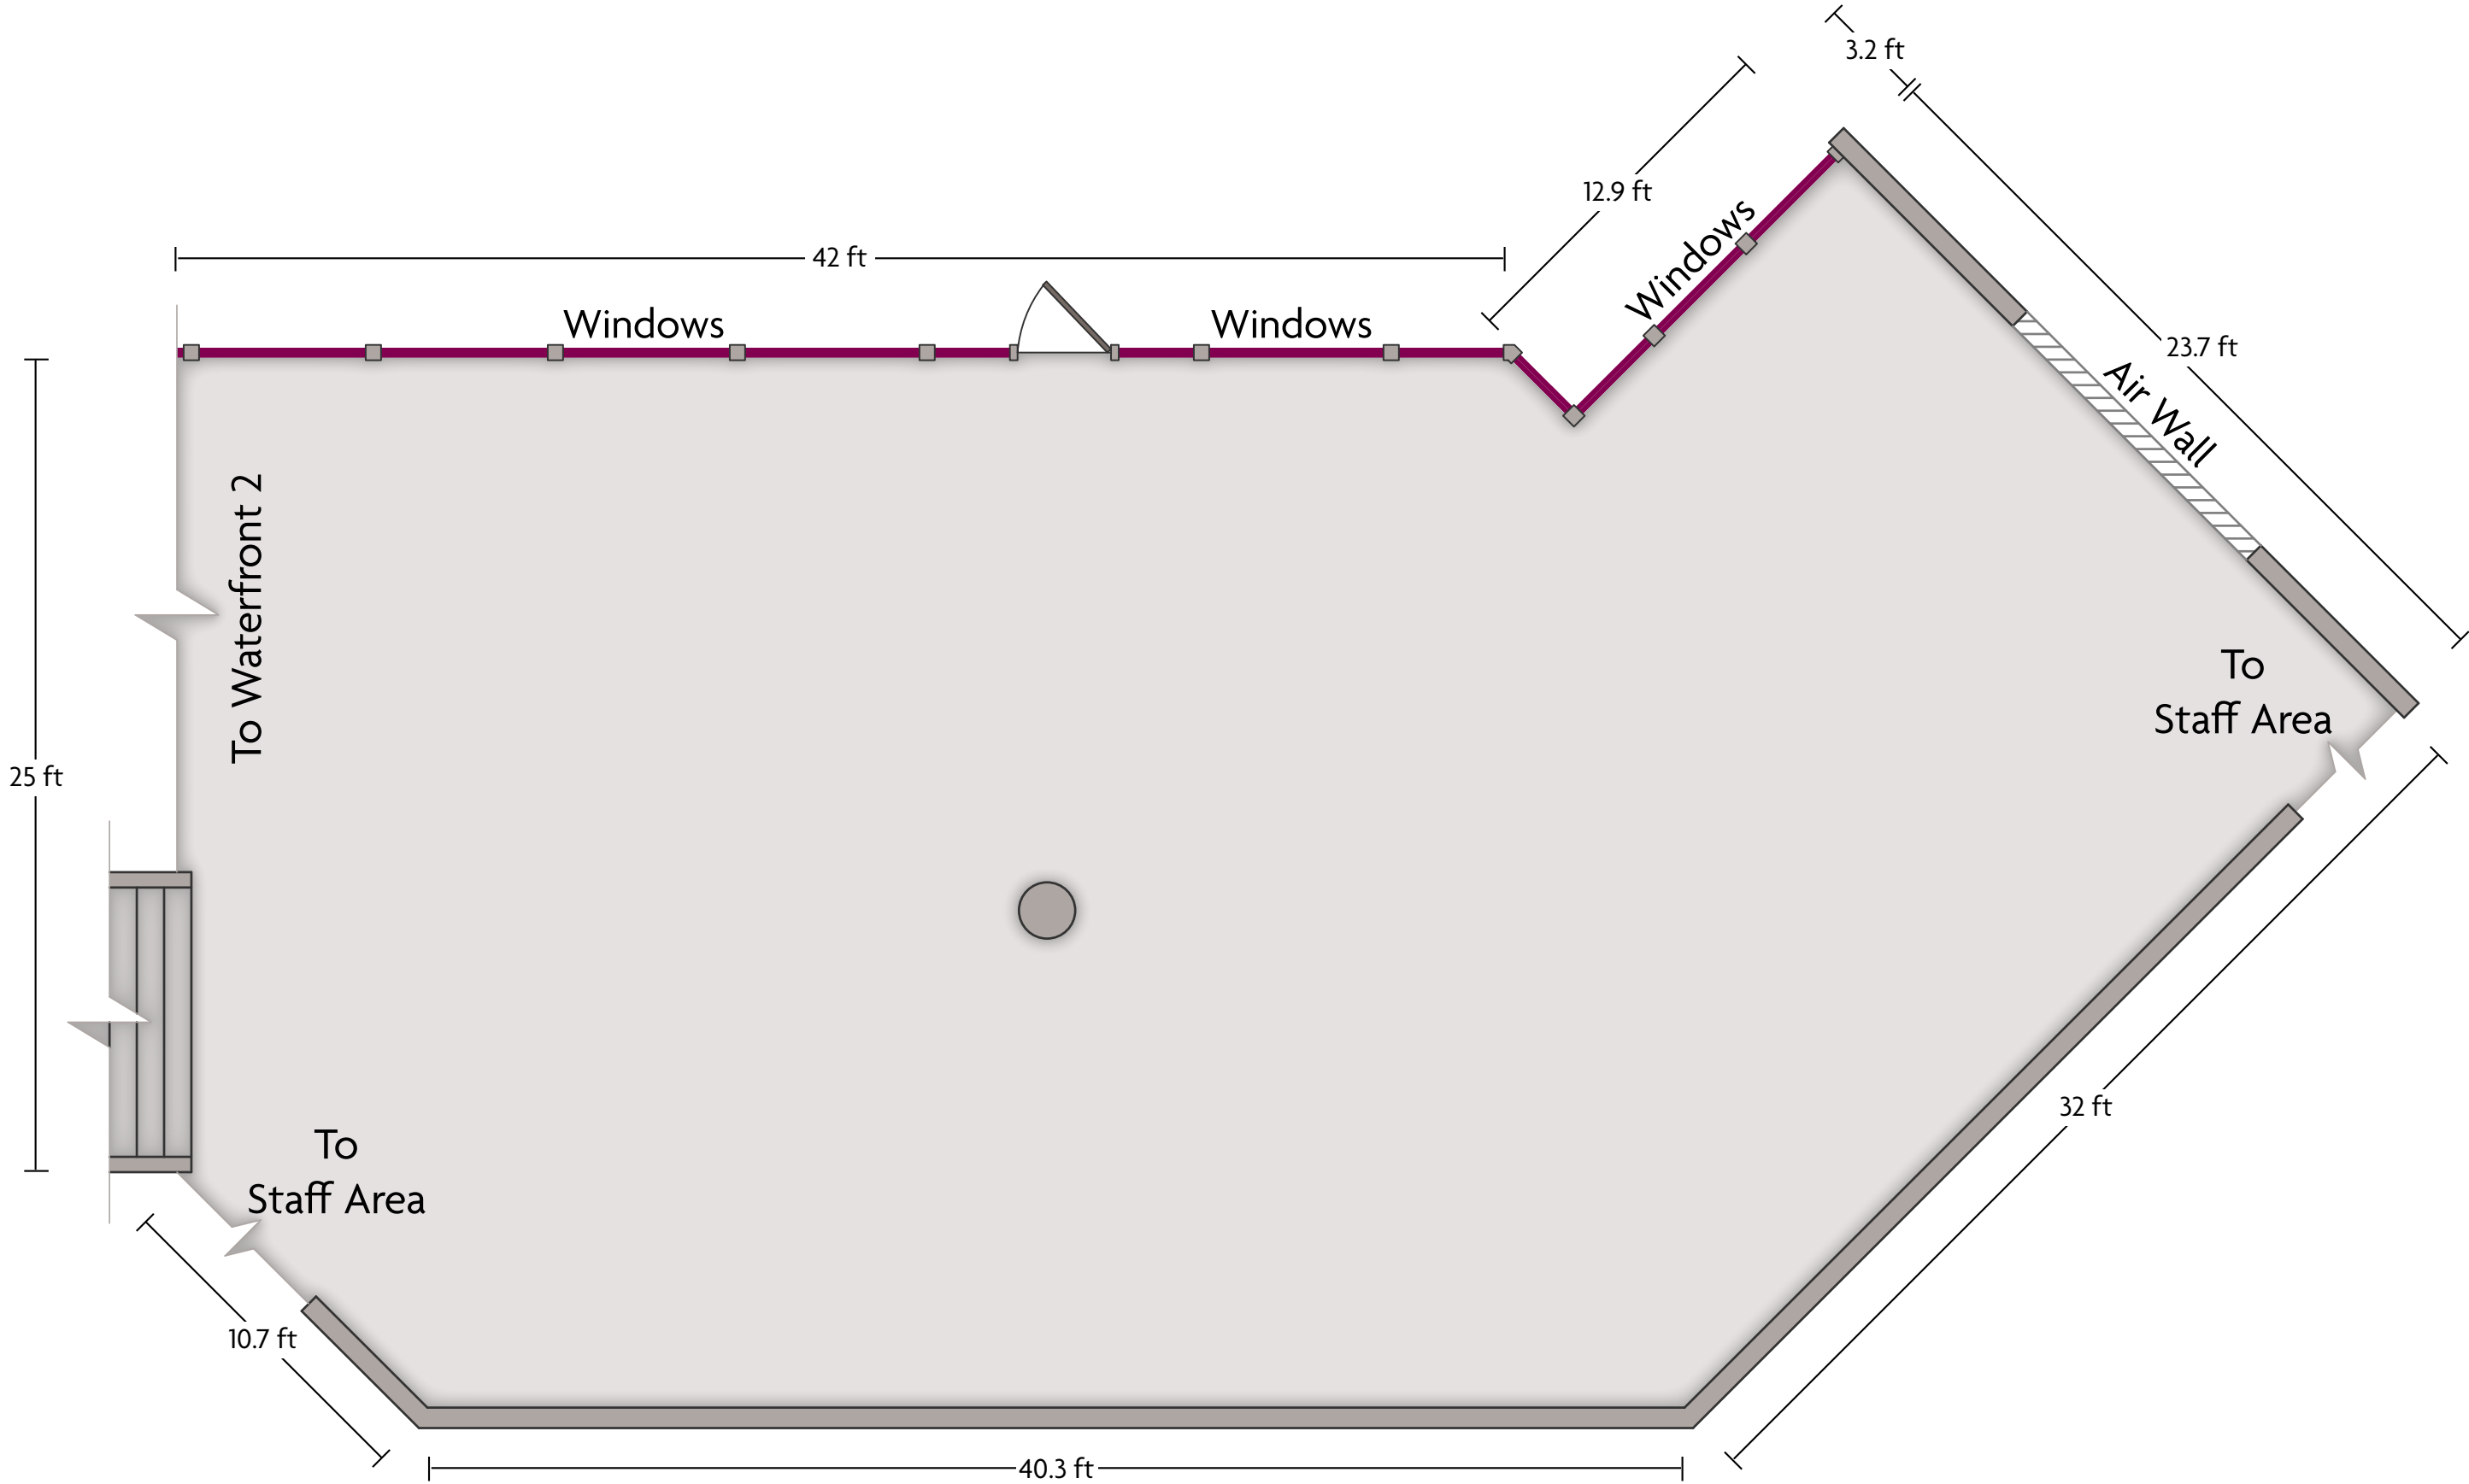

*Multiple layout options available for this space.

Crowne Plaza® Princeton Conference Center - Gallop

LENGTH: 25.7 Ft WIDTH: 33.1 Ft HEIGHT: 9 Ft TOTAL SQUARE FEET: 795.9 Sq Ft MAXIMUM CAPACITY: 60 POWER OUTLETS: 6

900 Scudders Mill Rd. | Plainsboro, NJ 8536 | 609.936.6700

*Multiple layout options available for this space.

Crowne Plaza® Princeton Conference Center - Room 112

LENGTH: 28.7 Ft WIDTH: 31.2 Ft HEIGHT: 9 Ft TOTAL SQUARE FEET: 831.8 Sq Ft MAXIMUM CAPACITY: 60 POWER OUTLETS: 4

900 Scudders Mill Rd. | Plainsboro, NJ 8536 | 609.936.6700

*Multiple layout options available for this space.

LENGTH: 43.1 Ft WIDTH: 53.2 Ft HEIGHT: 9 Ft TOTAL SQUARE FEET: 1797.6 Sq Ft MAXIMUM CAPACITY: 90 POWER OUTLETS: 7

900 Scudders Mill Rd. | Plainsboro, NJ 8536 | 609.936.6700

*Multiple layout options available for this space.

Crowne Plaza® Princeton Conference Center - Waterfront 1

LENGTH: 33.6 Ft WIDTH: 71 Ft HEIGHT: 22.8 Ft TOTAL SQUARE FEET: 2060.2 Sq Ft MAXIMUM CAPACITY: 105 POWER OUTLETS: 7