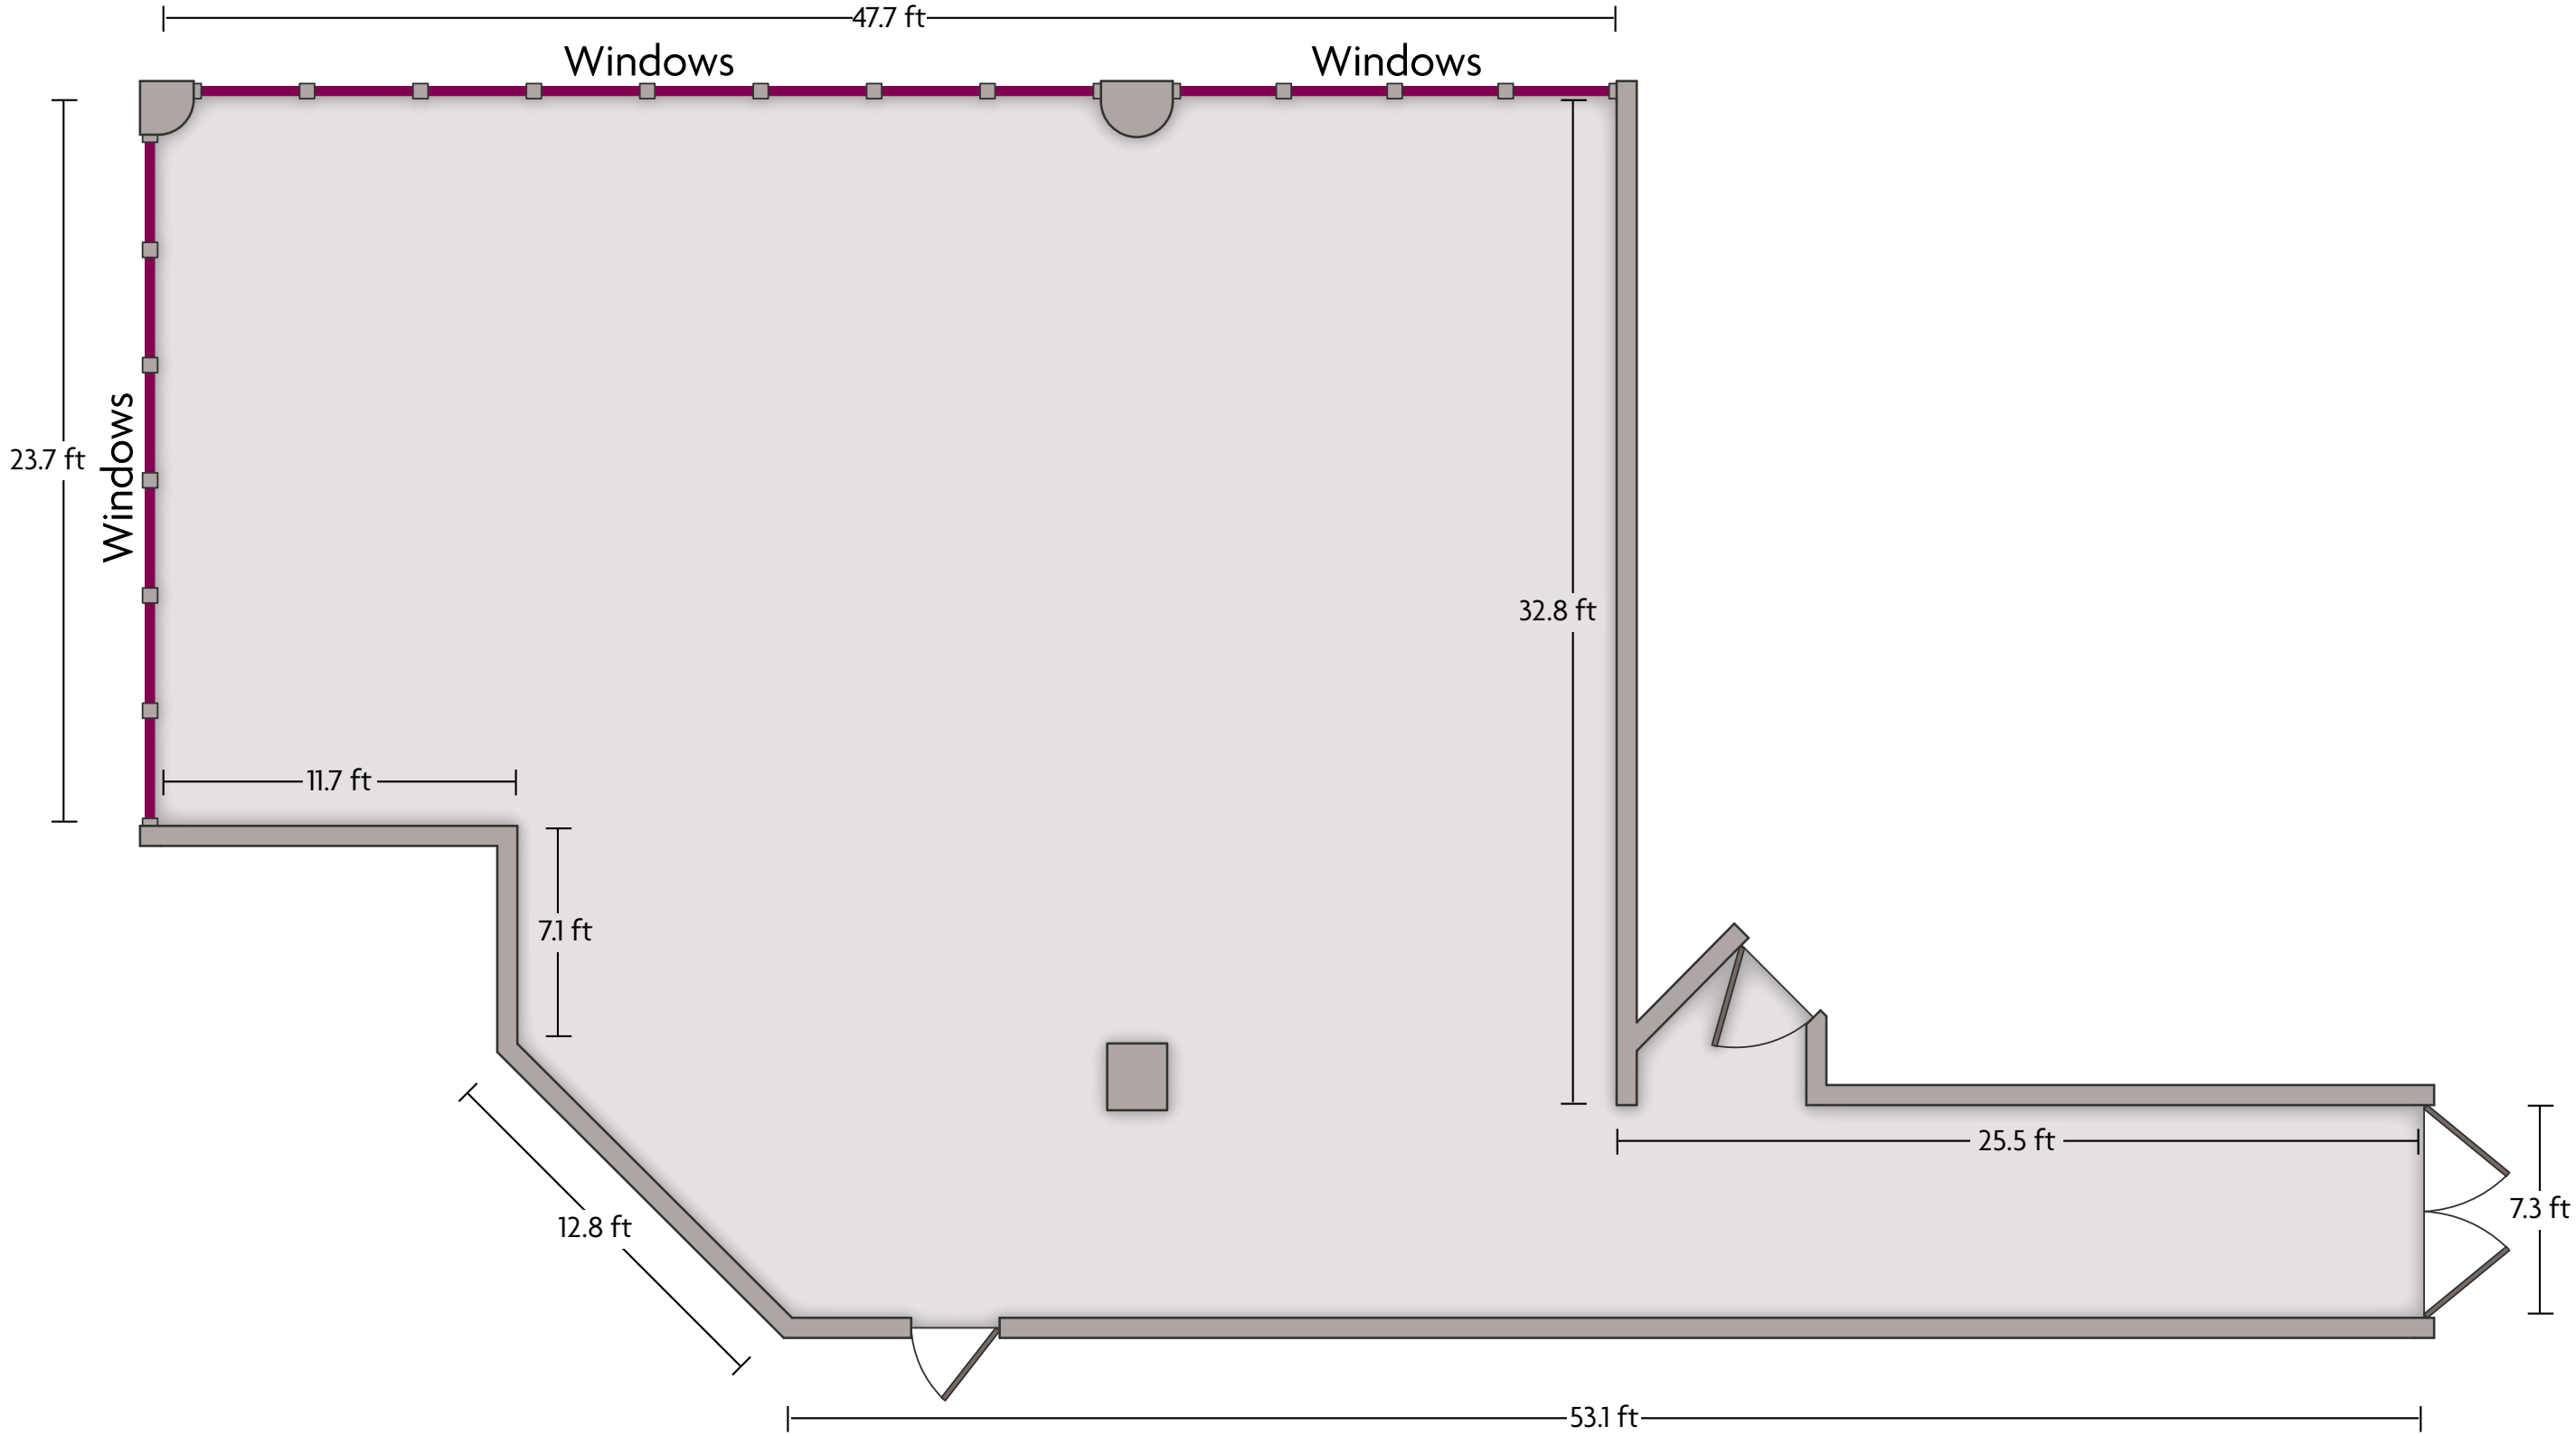

900 Scudders Mill Rd. | Plainsboro, NJ 8536 | 609.936.6700

*Multiple layout options available for this space.

LENGTH: 42.1 Ft WIDTH: 47 Ft HEIGHT: 10.5 Ft TOTAL SQUARE FEET: 1731.5 Sq Ft MAXIMUM CAPACITY: 110 POWER OUTLETS: 5

900 Scudders Mill Rd. | Plainsboro, NJ 8536 | 609.936.6700

*Multiple layout options available for this space.

Crowne Plaza® Princeton Conference Center - Witherspoon C

LENGTH: 39.8 Ft WIDTH: 47.7 Ft HEIGHT: 9 Ft TOTAL SQUARE FEET: 1862.2 Sq Ft MAXIMUM CAPACITY: 75 POWER OUTLETS: 16