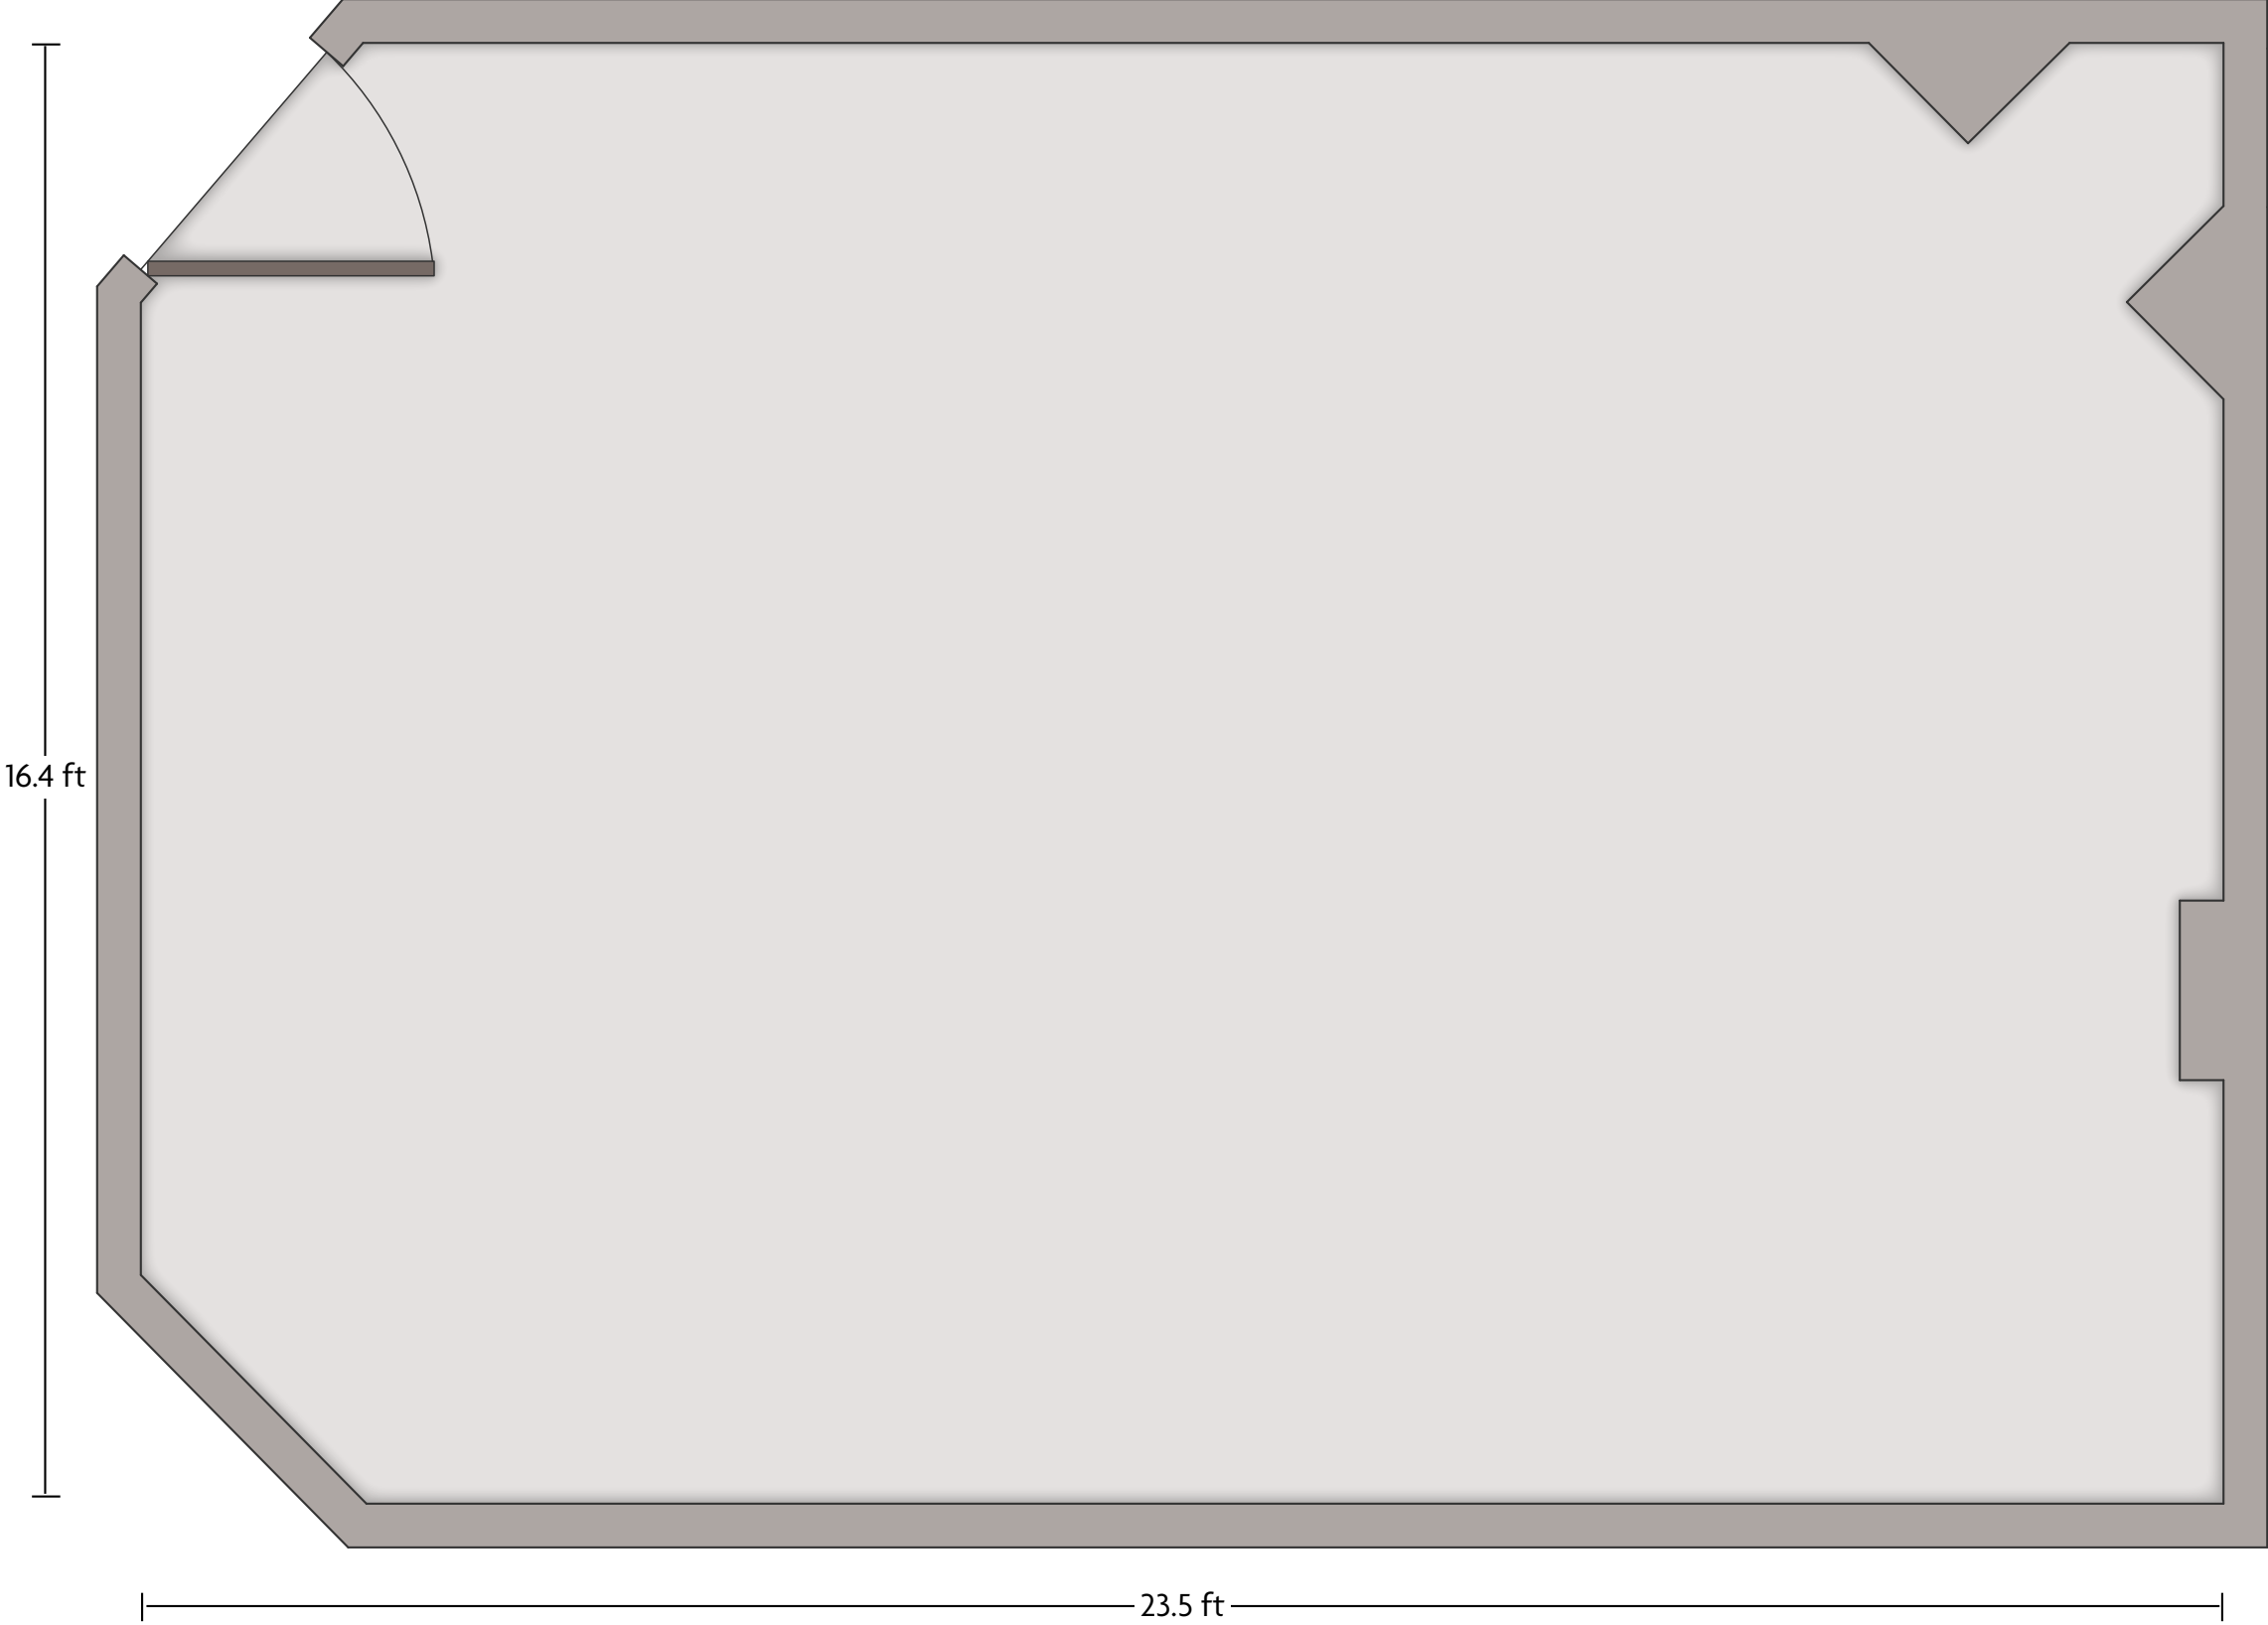

LENGTH: 16.4 Ft   WIDTH: 23.5 Ft   HEIGHT: 9 Ft   TOTAL SQUARE FEET: 375 Sq Ft   MAXIMUM CAPACITY: 25   POWER OUTLETS: 5

900 Scudders Mill Rd. | Plainsboro, NJ 8536 | 609.936.6700

*Multiple layout options available for this space.