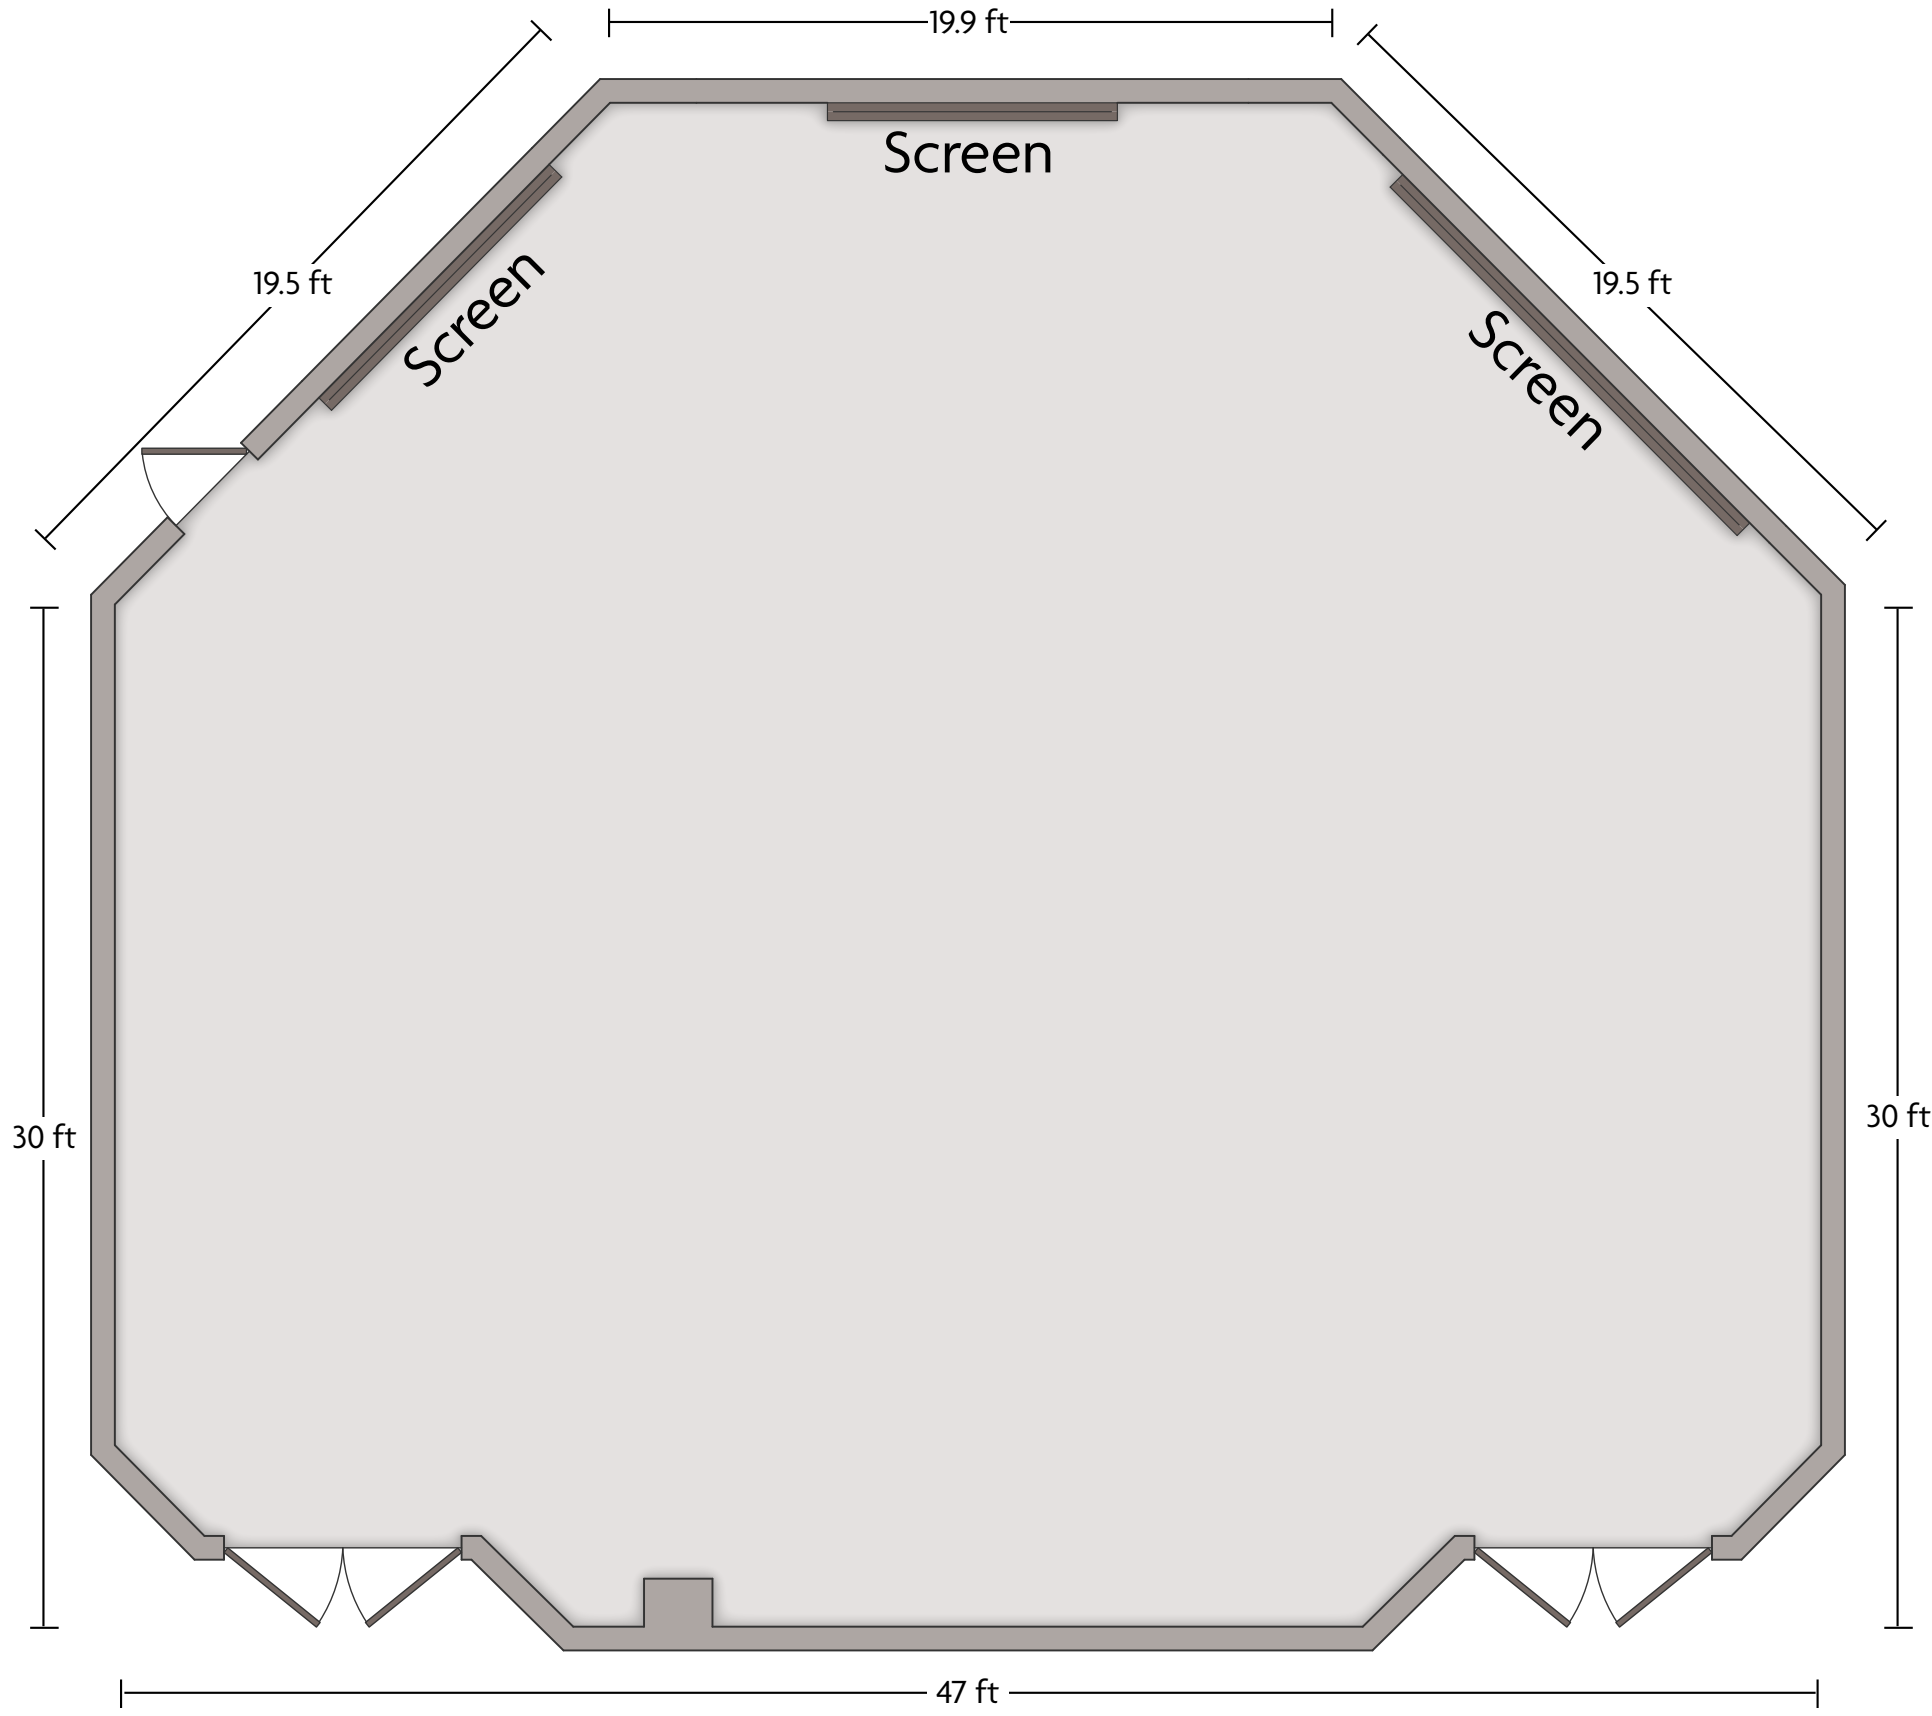

LENGTH: 42.1 Ft   WIDTH: 47 Ft   HEIGHT: 10.5 Ft   TOTAL SQUARE FEET: 1731.5 Sq Ft   MAXIMUM CAPACITY: 110   POWER OUTLETS: 5

900 Scudders Mill Rd. | Plainsboro, NJ 8536 | 609.936.6700

*Multiple layout options available for this space.