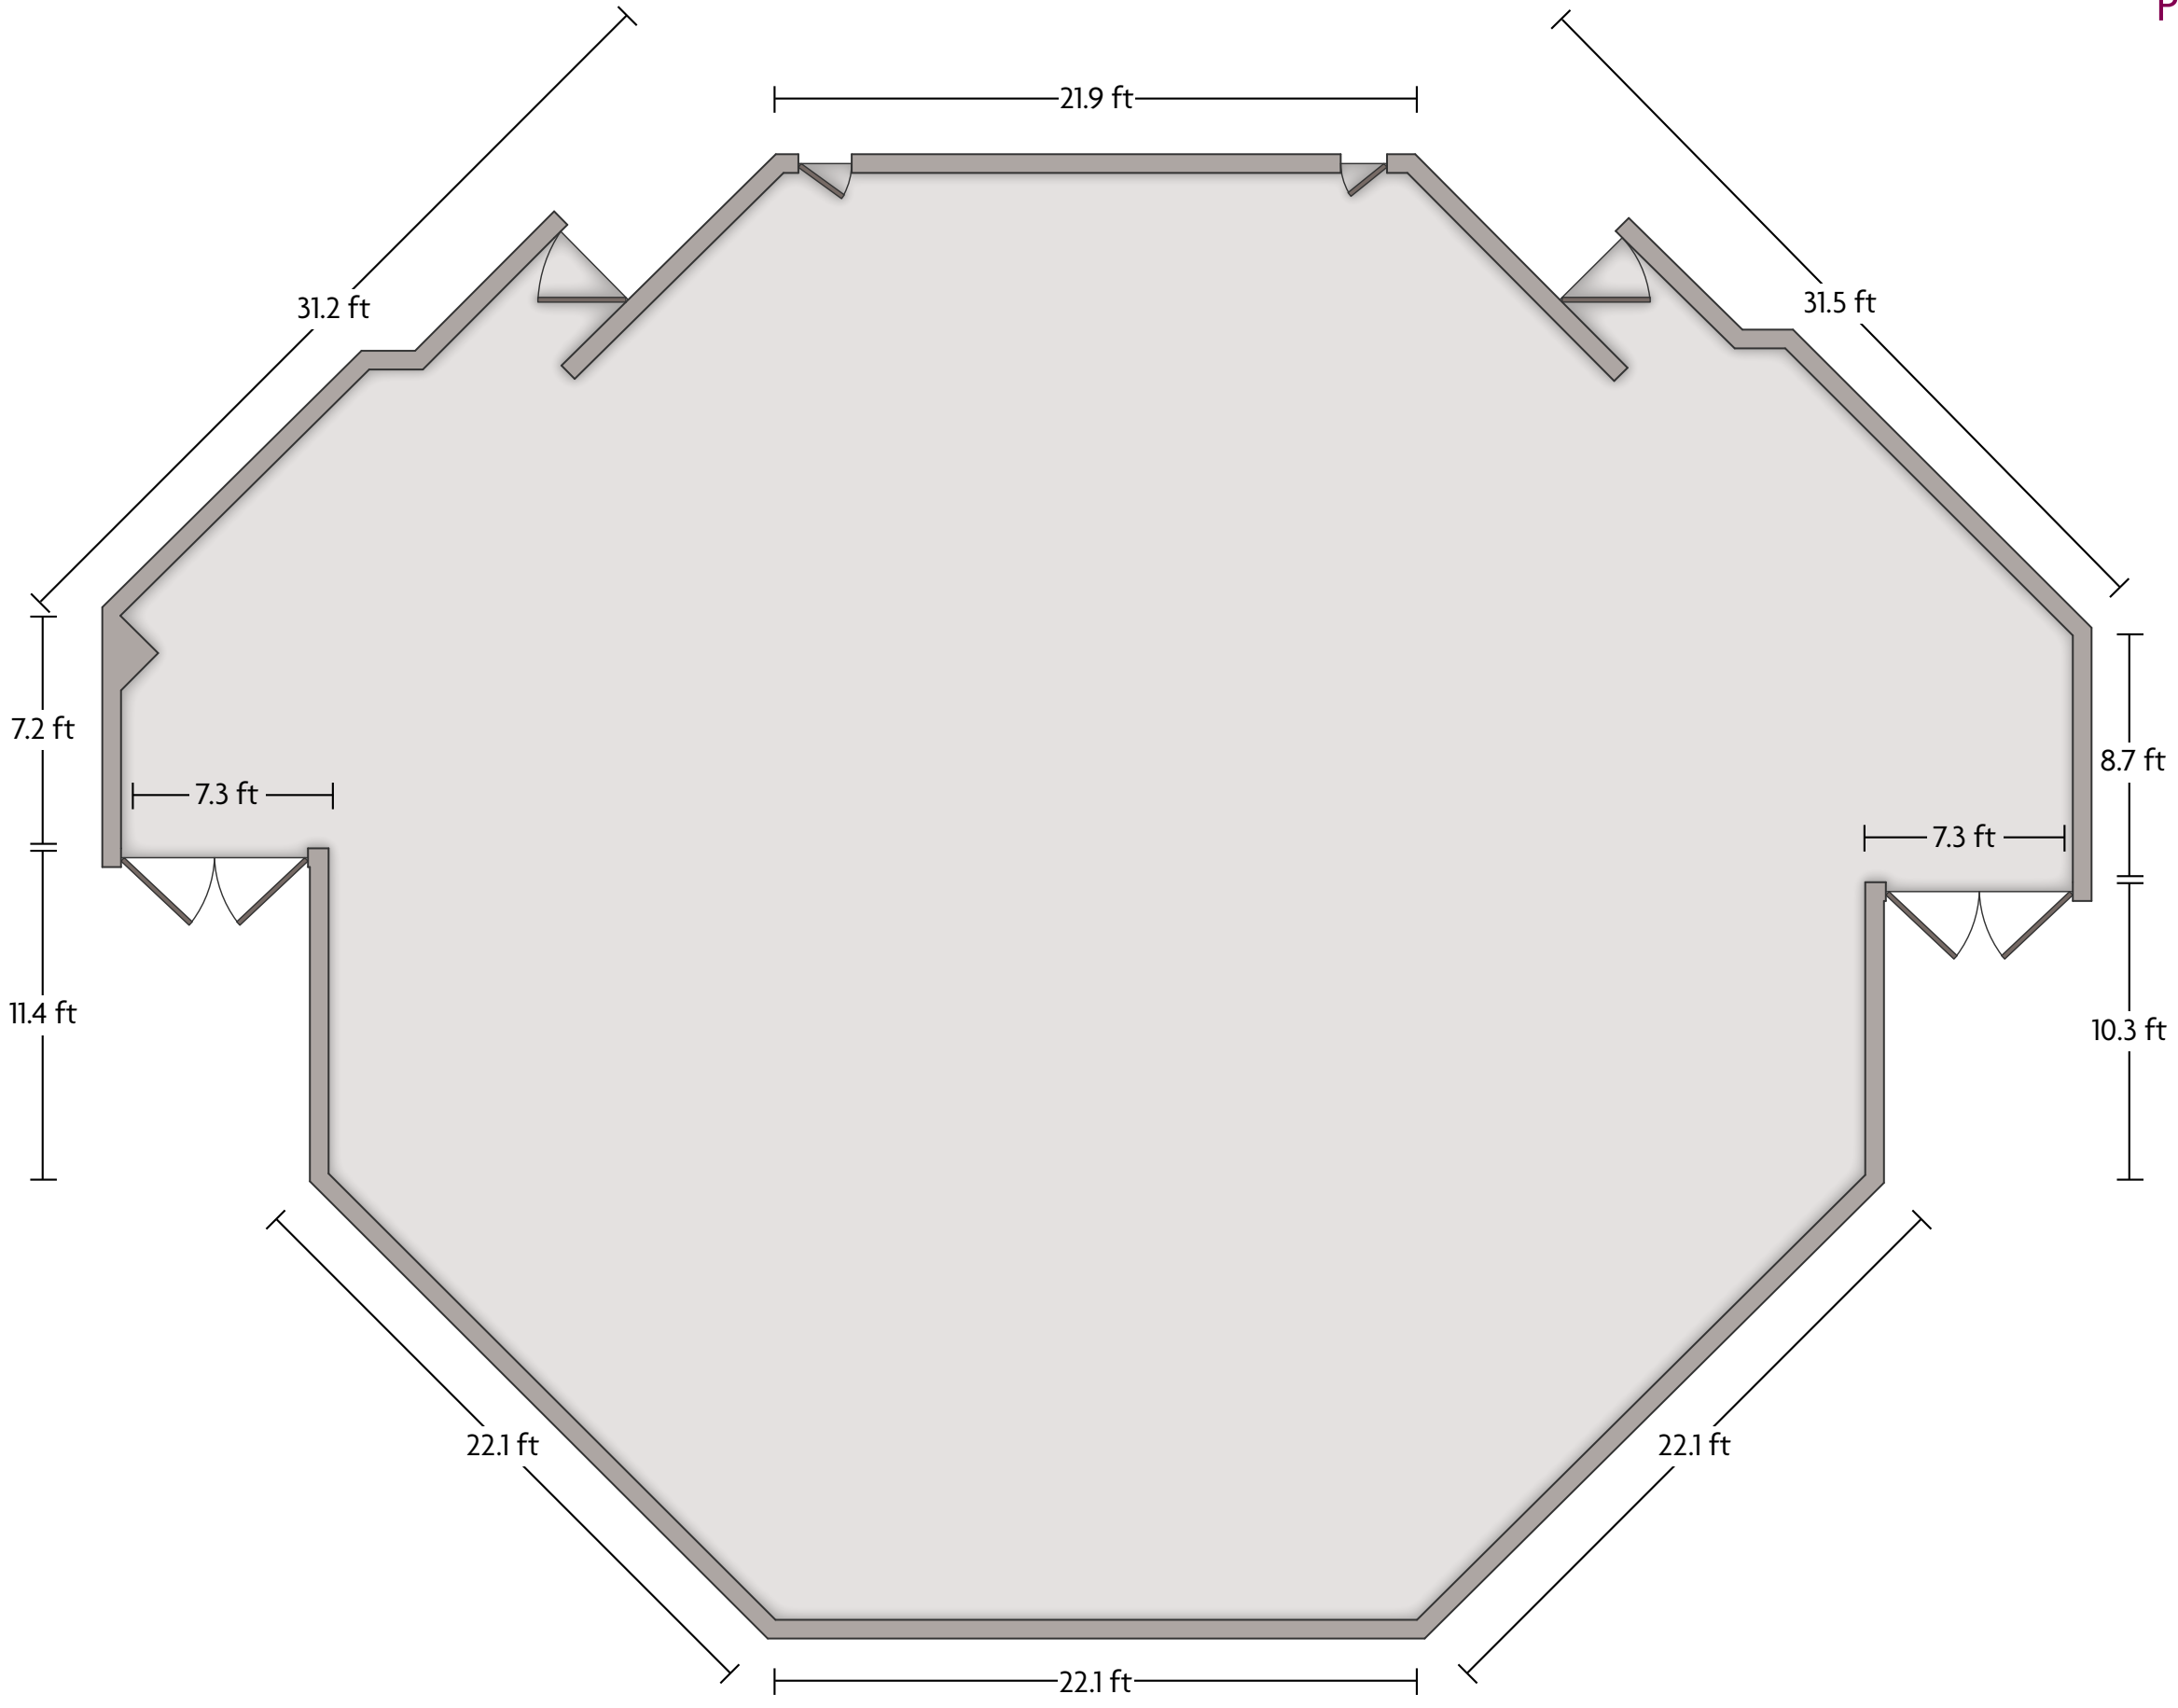

LENGTH: 27.1 Ft WIDTH: 48 Ft HEIGHT: 8.8 Ft TOTAL SQUARE FEET: 1101.1 Sq Ft MAXIMUM CAPACITY: 75 POWER OUTLETS: 3

900 Scudders Mill Rd. | Plainsboro, NJ 8536 | 609.936.6700

*Multiple layout options available for this space.

Crowne Plaza® Princeton Conference Center - Einstein

LENGTH: 50.7 Ft WIDTH: 68.4 Ft HEIGHT: 15.7 Ft TOTAL SQUARE FEET: 2518.6 Sq Ft MAXIMUM CAPACITY: 200 POWER OUTLETS: 20

900 Scudders Mill Rd. | Plainsboro, NJ 8536 | 609.936.6700

*Multiple layout options available for this space.

Crowne Plaza® Princeton Conference Center - Gallop

LENGTH: 25.7 Ft WIDTH: 33.1 Ft HEIGHT: 9 Ft TOTAL SQUARE FEET: 795.9 Sq Ft MAXIMUM CAPACITY: 60 POWER OUTLETS: 6

900 Scudders Mill Rd. | Plainsboro, NJ 8536 | 609.936.6700

*Multiple layout options available for this space.

Crowne Plaza® Princeton Conference Center - Lakeside Terrace Ballroom

LENGTH: 42.3 Ft WIDTH: 95.4 Ft HEIGHT: 12.9 Ft TOTAL SQUARE FEET: 3490.7 Sq Ft MAXIMUM CAPACITY: 300 POWER OUTLETS: 16