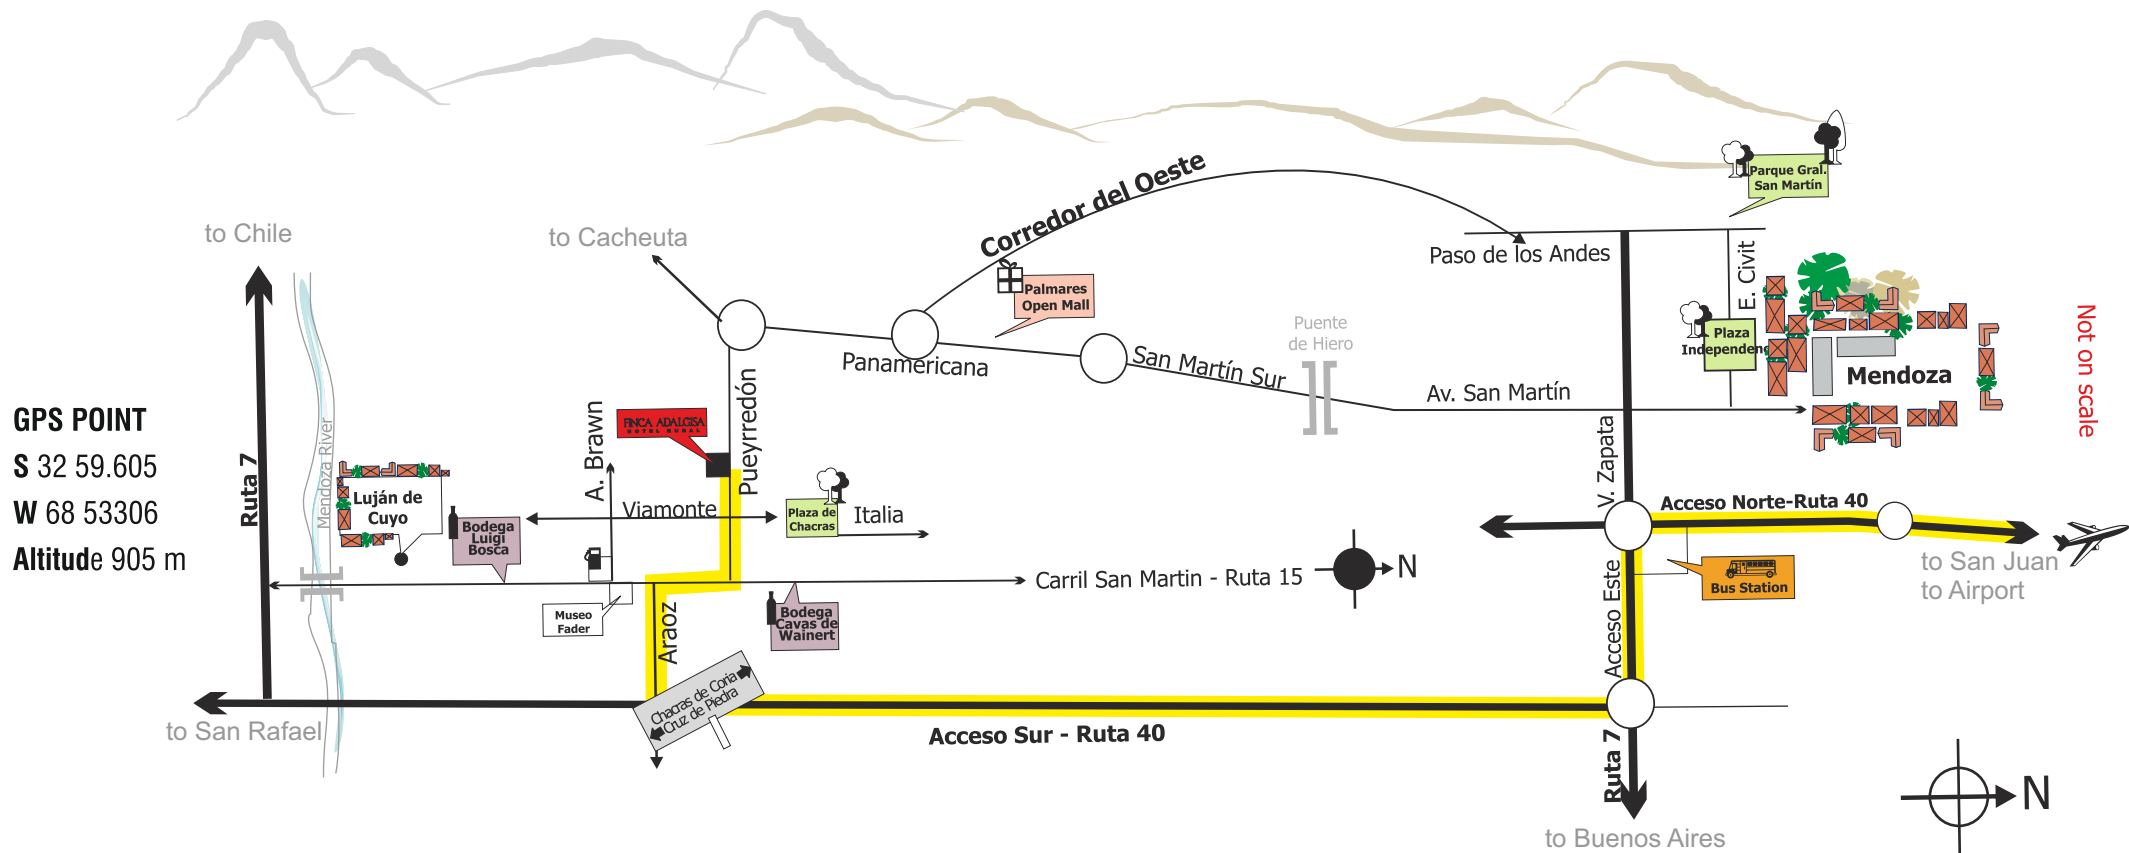

# Map, location & main roads

Pueyrredón 2222 - Zip Code:M5528DHT - Chacras de Coria, Luján de Cuyo, Mendoza - Argentina - Tel: +54 261 4960713

**FINCA ADALGISA**  
HOTEL, VINEYARD & WINERY

Check- in time until 10 pm. Please if you come after that time let us know. Our emergency phone is +54 9261 654 3134.