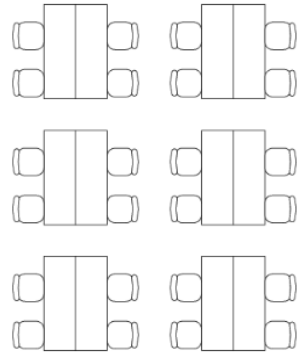

Grand Rapids Comfort Inn

Meeting Room Set Up Options

Theatre

Classroom

Panel

Conference

Work Station

Hollow Square

Chevron

Style	Theatre	Classroom	Panel	U Shape	Conference	Work Station	Hollow Square	Chevron
Guest Capacity	46	30	12	18	18	36	24	24

The Meeting Room measures 36' x 18' x 7' / 648 square feet with a maximum capacity of 46 people.