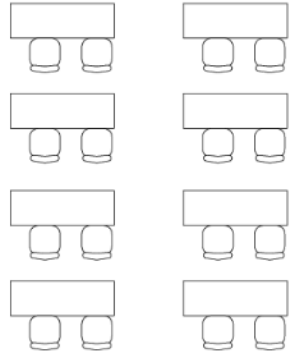

Grand Rapids Comfort Inn

Meeting Room Set Up Options

Theatre

Classroom

Panel

Conference

Work Station

Hollow Square

Chevron

Style	Theatre	Classroom	Panel	U Shape	Conference	Work Station	Hollow Square	Chevron
Guest Capacity	46	30	12	18	18	36	24	24

The Meeting Room measures 36' x 18' x 7' / 648 square feet with a maximum capacity of 46 people.